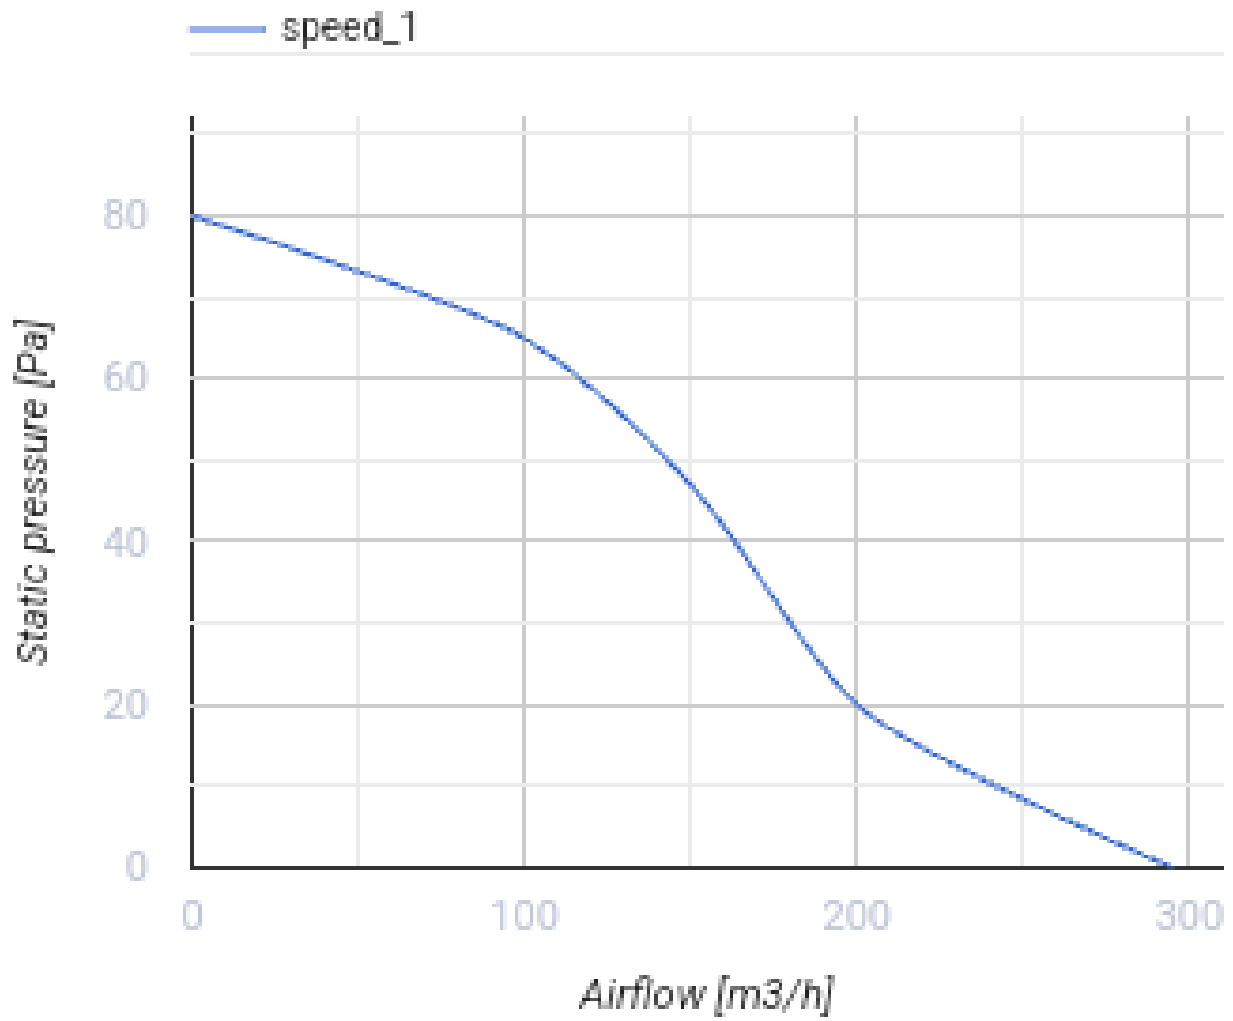

## Wind 150

Window exhaust fans

- Maximum airflow: 295
- Sound pressure level LpA at 3 m: 41
- Motor type: AC
- Casing material: Polypropylene/Thermoplastic elastomer
- Backdraft protection: Automatic shutters

	Unit of measurement	Wind 150
Connected air duct size	mm	150
Speed	-	1
Minimum supply voltage	V	220
Maximum supply voltage	V	240
Power supply frequency	Hz	50
Rated power	W	26
Unit current	A	0.13
Maximum airflow	m <sup>3</sup> /h	295
rotation speed at 50hz	-	2400
Sound pressure level LpA at 3 m	dB(A)	41
Weight	kg	1.5
Ambient air temperature min	°C	1
Ambient air temperature max	°C	45
Ingress protection rating	-	IP24

### Dimensions

a	b	e	c	D
210	195	66	60	150