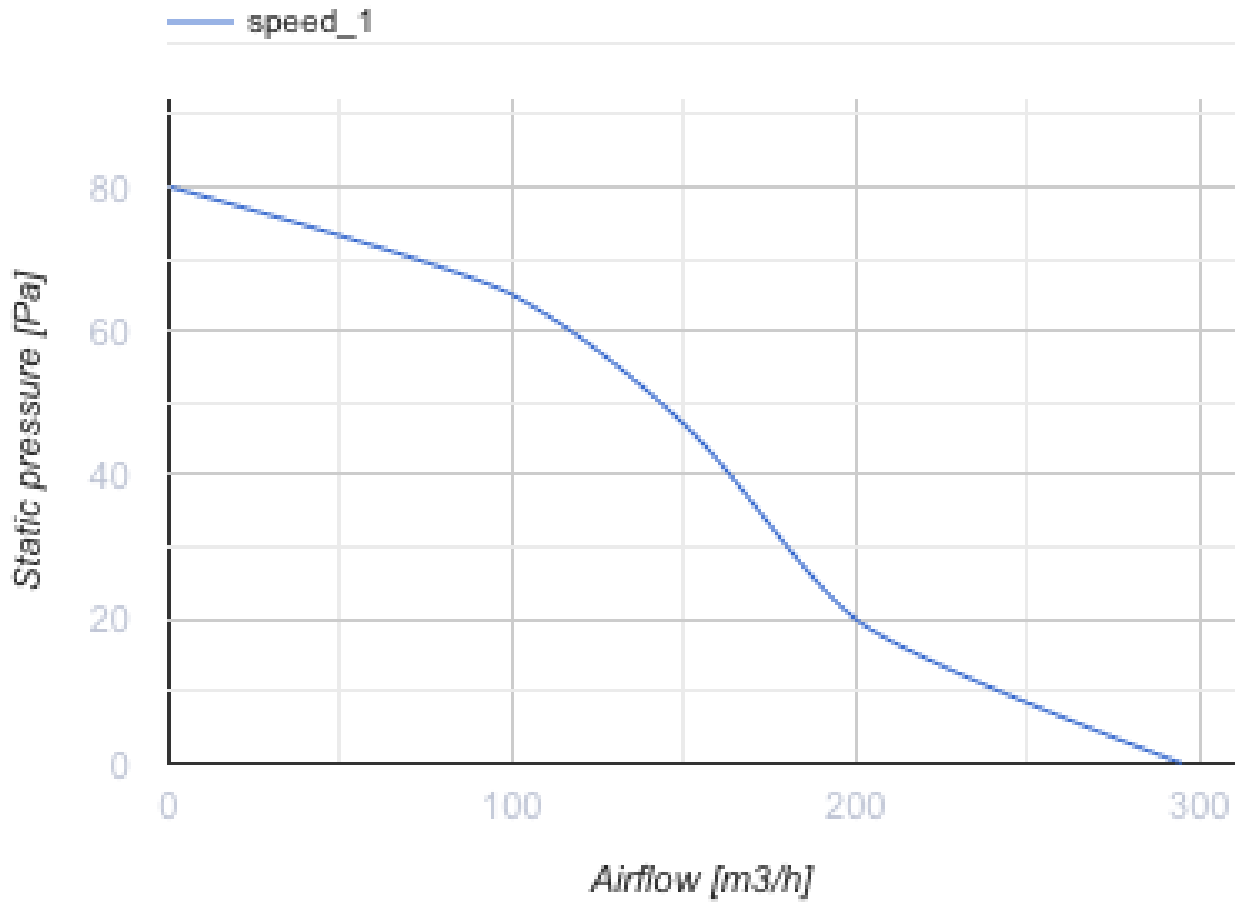

Wind 150

Window exhaust fans

- Maximum airflow: 295
- Sound pressure level LpA at 3 m: 41
- Motor type: AC
- Casing material: Plastic
- Backdraft protection: Automatic shutters

	Unit of measurement	Wind 150
Connected air duct size	mm	150
Speed	-	1
Minimum supply voltage	V	220
Maximum supply voltage	V	240
Power supply frequency	Hz	50
Rated power	W	26
Unit current	A	0.13
Maximum airflow	m ³ /h	295
rotation speed at 50hz	-	2400
Sound pressure level LpA at 3 m	dB(A)	41
Weight	kg	1.5
Ambient air temperature min	°C	1
Ambient air temperature max	°C	45
Ingress protection rating	-	IP24

Dimensions

a	b	e	c	D
210	195	66	60	150