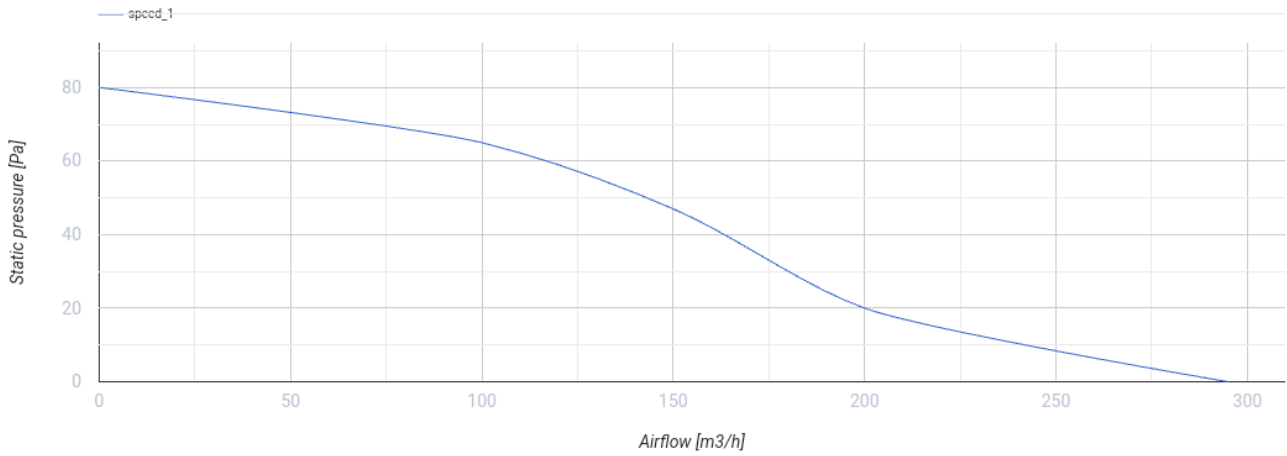

Wind 150

Window exhaust fans

- Maximum airflow: 295
- Sound pressure level LpA at 3 m: 41
- Motor type: AC
- Casing material: Polypropylene/Thermoplastic elastomer
- Backdraft protection: Automatic shutters

| | Unit of measurement | Wind 150 |
|---------------------------------|---------------------|----------|
| Connected air duct size | mm | 150 |
| Speed | - | 1 |
| Minimum supply voltage | V | 220 |
| Maximum supply voltage | V | 240 |
| Power supply frequency | Hz | 50 |
| Rated power | W | 26 |
| Unit current | A | 0.13 |
| Maximum airflow | m ³ /h | 295 |
| rotation speed at 50hz | - | 2400 |
| Sound pressure level LpA at 3 m | dB(A) | 41 |
| Weight | kg | 1.5 |
| Ambient air temperature min | °C | 1 |
| Ambient air temperature max | °C | 45 |
| Ingress protection rating | - | IP24 |

Dimensions

| a | b | e | c | D |
|-----|-----|----|----|-----|
| 210 | 195 | 66 | 60 | 150 |