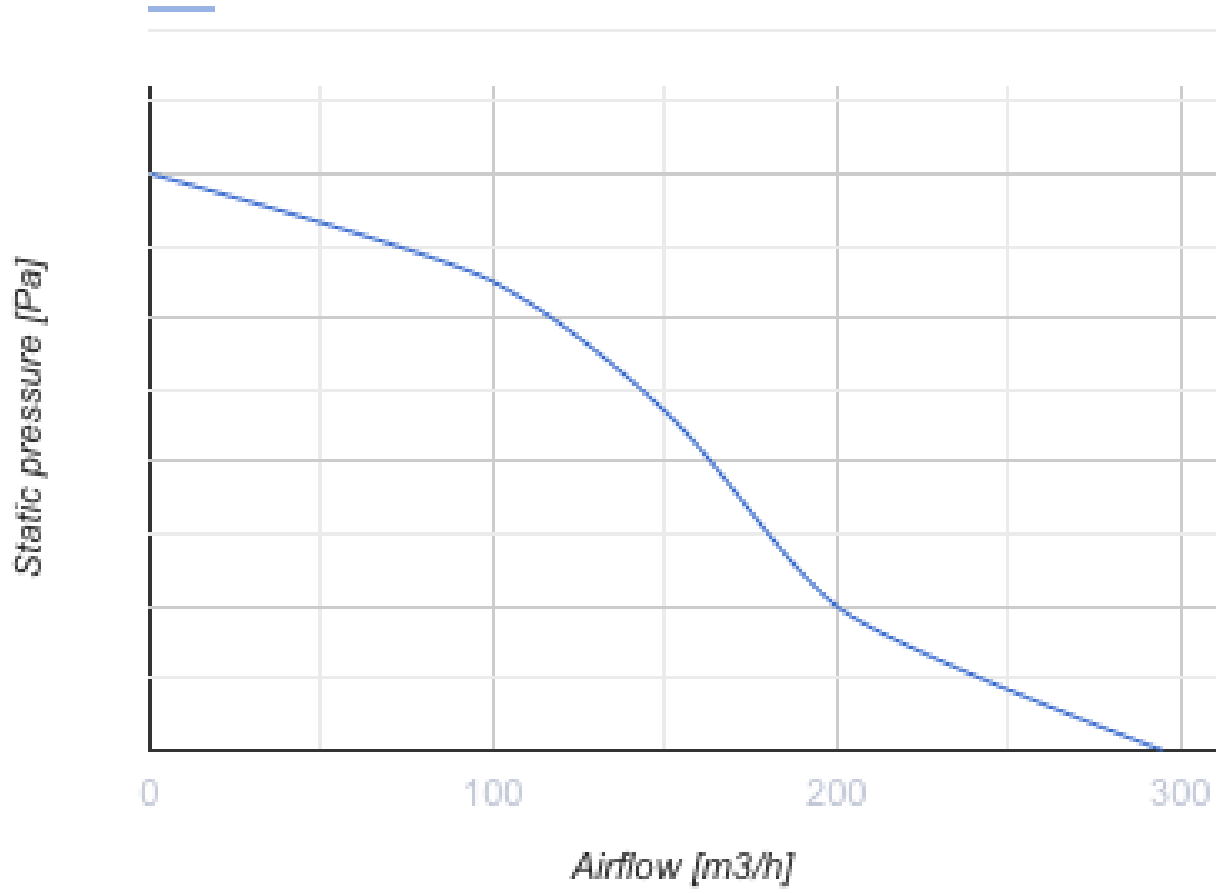

Wind 150

Window exhaust fans

- Maximum airflow: 295
- Sound pressure level LpA at 3 m: 41
- Motor type: AC
- Casing material: Polypropylene/Thermoplastic elastomer
- Backdraft protection: Automatic shutters

	Unit of measurement	Wind 150
Connected air duct size	mm	150
Speed	-	1
Minimum supply voltage	V	220
Maximum supply voltage	V	240
Power supply frequency	Hz	50
Rated power	W	26
Unit current	A	0.13
Maximum airflow	m ³ /h	295
rotation speed at 50hz	-	2400
Sound pressure level LpA at 3 m	dB(A)	41
Weight	kg	1.5
Ambient air temperature min	°C	1
Ambient air temperature max	°C	45
Ingress protection rating	-	IP24

Dimensions

a	b	e	c	D
210	195	66	60	150