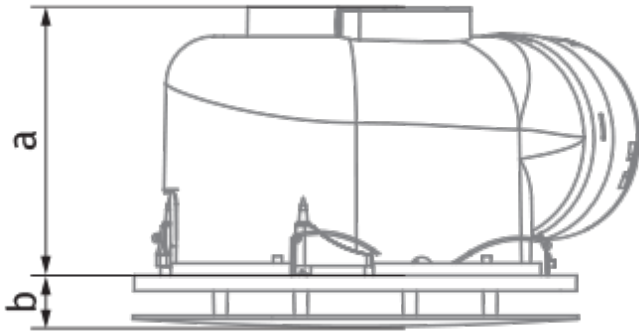

Ultra 250 T

Ceiling exhaust fans

- Maximum airflow: 482
- Sound pressure level LpA at 3 m: 36
- Backdraft protection: Backdraft damper
- Timer: Turn off timer

	Unit of measurement	Ultra 250 T
Minimum supply voltage	V	220
Maximum supply voltage	V	240
Power supply frequency	Hz	50
Rated power	W	57
Unit current	A	0.25
Maximum airflow	m ³ /h	482
rotation speed at 50hz	-	1085
Sound pressure level LpA at 3 m	dB(A)	36
Weight	kg	4.13
Ambient air temperature min	°C	1
Ambient air temperature max	°C	40
Ingress protection rating	-	IPX4

Dimensions

a	b	c	Ød
198	38	330	148

Ultra 250 Round

Ultra 250 Square