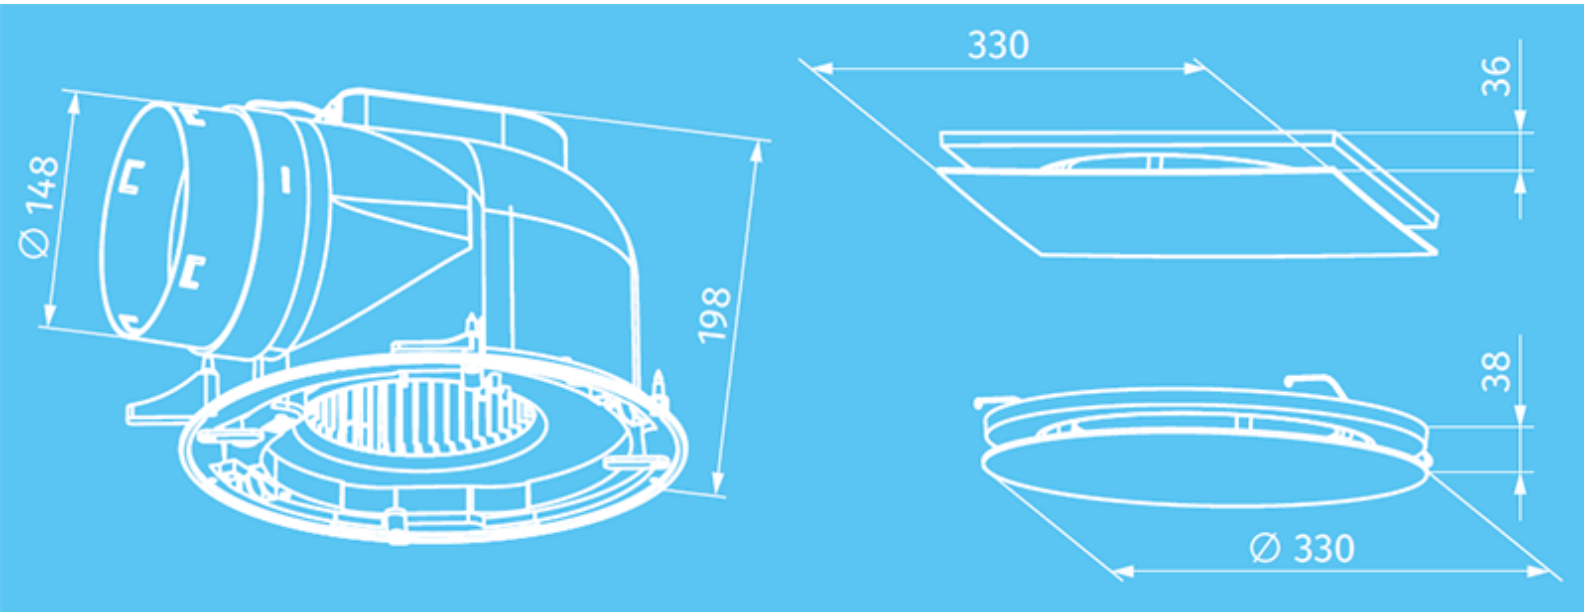

Ultra 250 T

Ceiling exhaust fans

- Maximum airflow: 482
- Sound pressure level LpA at 3 m: 36
- Backdraft protection: Backdraft damper
- Timer: Turn off timer

	Unit of measurement	Ultra 250 T
Minimum supply voltage	V	220
Maximum supply voltage	V	240
Power supply frequency	Hz	50
Rated power	W	57
Unit current	A	0.25
Maximum airflow	m ³ /h	482
rotation speed at 50hz	-	1085
Sound pressure level LpA at 3 m	dB(A)	36
Weight	kg	4.13
Ambient air temperature min	°C	1
Ambient air temperature max	°C	40
Ingress protection rating	-	IPX4

Dimensions

a	b	c	Ød
198	38	330	148

Ultra 250 Round

Ultra 250 Square