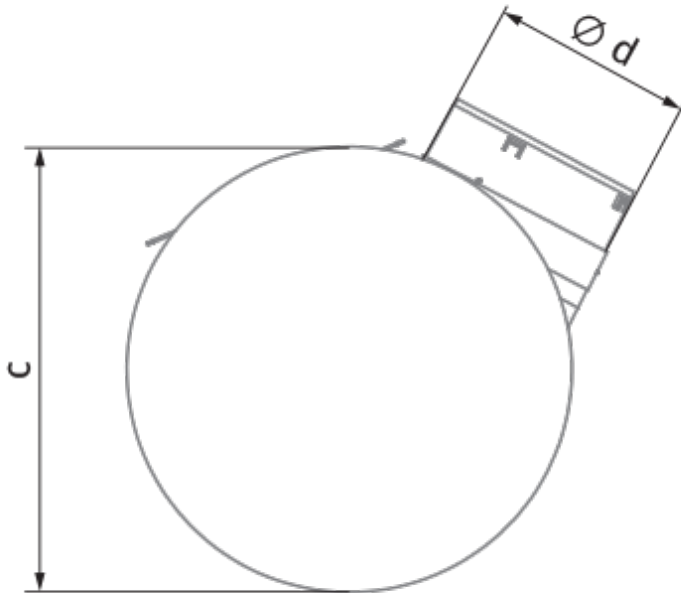

Ultra 250 T

Ceiling exhaust fans

- Maximum airflow: 482
- Sound pressure level LpA at 3 m: 36
- Backdraft protection: Backdraft damper
- Timer: Turn off timer

	Unit of measurement	Ultra 250 T
Minimum supply voltage	V	220
Maximum supply voltage	V	240
Power supply frequency	Hz	50
Rated power	W	57
Unit current	A	0.25
Maximum airflow	m ³ /h	482
rotation speed at 50hz	-	1085
Sound pressure level LpA at 3 m	dB(A)	36
Weight	kg	4.13
Ambient air temperature min	°C	1
Ambient air temperature max	°C	40
Ingress protection rating	-	IPX4

Dimensions

a	b	c	Ød
198	38	330	148

Ultra 250 Round

Ultra 250 Square