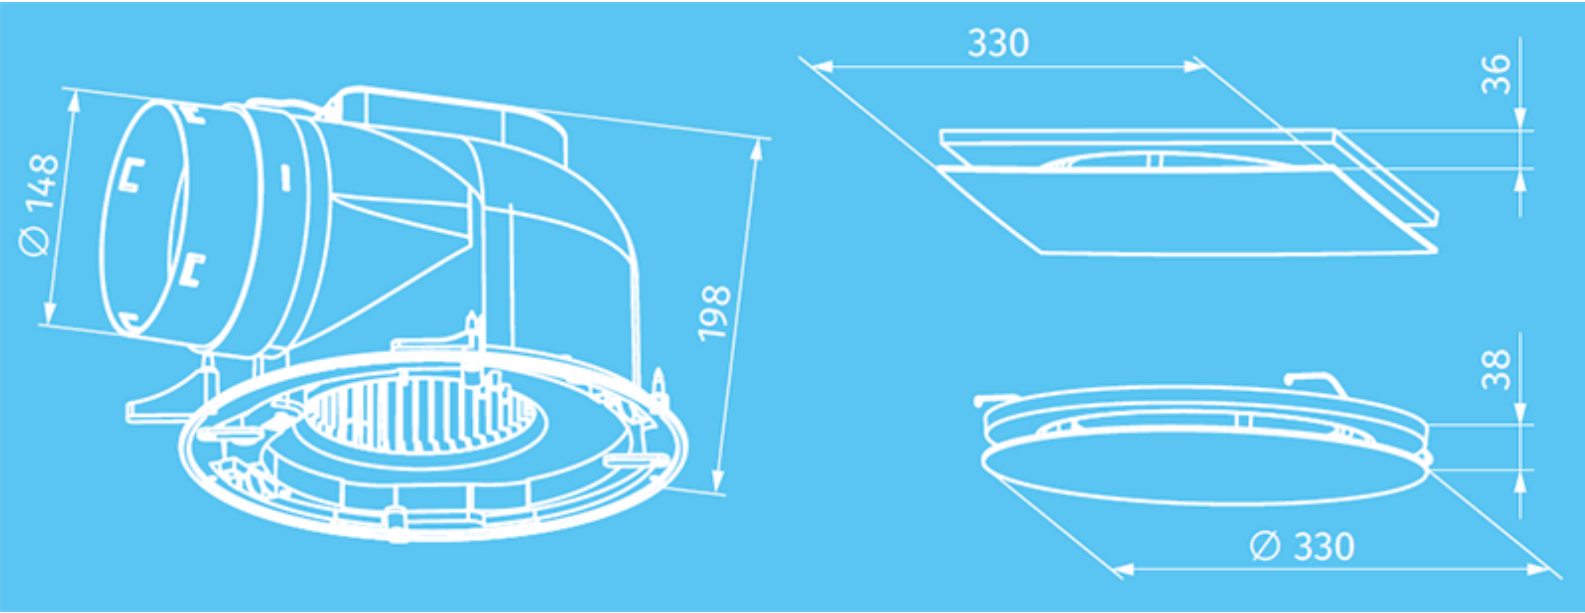

Ultra 250 T

Ceiling exhaust fans

- Maximum airflow: 482
- Sound pressure level LpA at 3 m: 36
- Backdraft protection: Backdraft damper
- Timer: Turn off timer

	Unit of measurement	Ultra 250 T
Minimum supply voltage	V	220
Maximum supply voltage	V	240
Power supply frequency	Hz	50
Rated power	W	57
Unit current	A	0.25
Maximum airflow	m ³ /h	482
rotation speed at 50hz	-	1085
Sound pressure level LpA at 3 m	dB(A)	36
Weight	kg	4.13
Ambient air temperature min	°C	1
Ambient air temperature max	°C	40
Ingress protection rating	-	IPX4

Dimensions

a	b	c	Ød
198	38	330	148

Ultra 250 Round

Ultra 250 Square