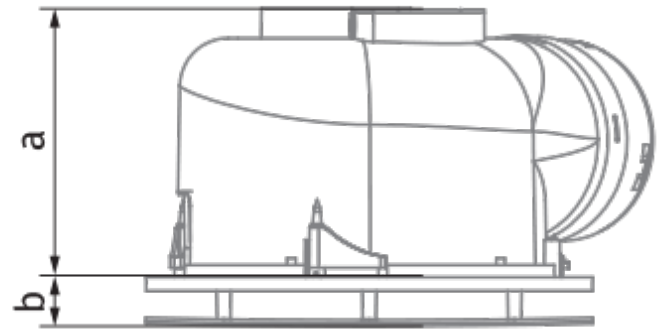

Ultra 250 T

Ceiling exhaust fans

- Maximum airflow: 482
- Sound pressure level LpA at 3 m: 36
- Backdraft protection: Backdraft damper
- Timer: Turn off timer

	Unit of measurement	Ultra 250 T
Minimum supply voltage	V	220
Maximum supply voltage	V	240
Power supply frequency	Hz	50
Rated power	W	57
Unit current	A	0.25
Maximum airflow	m ³ /h	482
rotation speed at 50hz	-	1085
Sound pressure level LpA at 3 m	dB(A)	36
Weight	kg	4.13
Ambient air temperature min	°C	1
Ambient air temperature max	°C	40
Ingress protection rating	-	IPX4

Dimensions

a	b	c	Ød
198	38	330	148

Ultra 250 Round

Ultra 250 Square