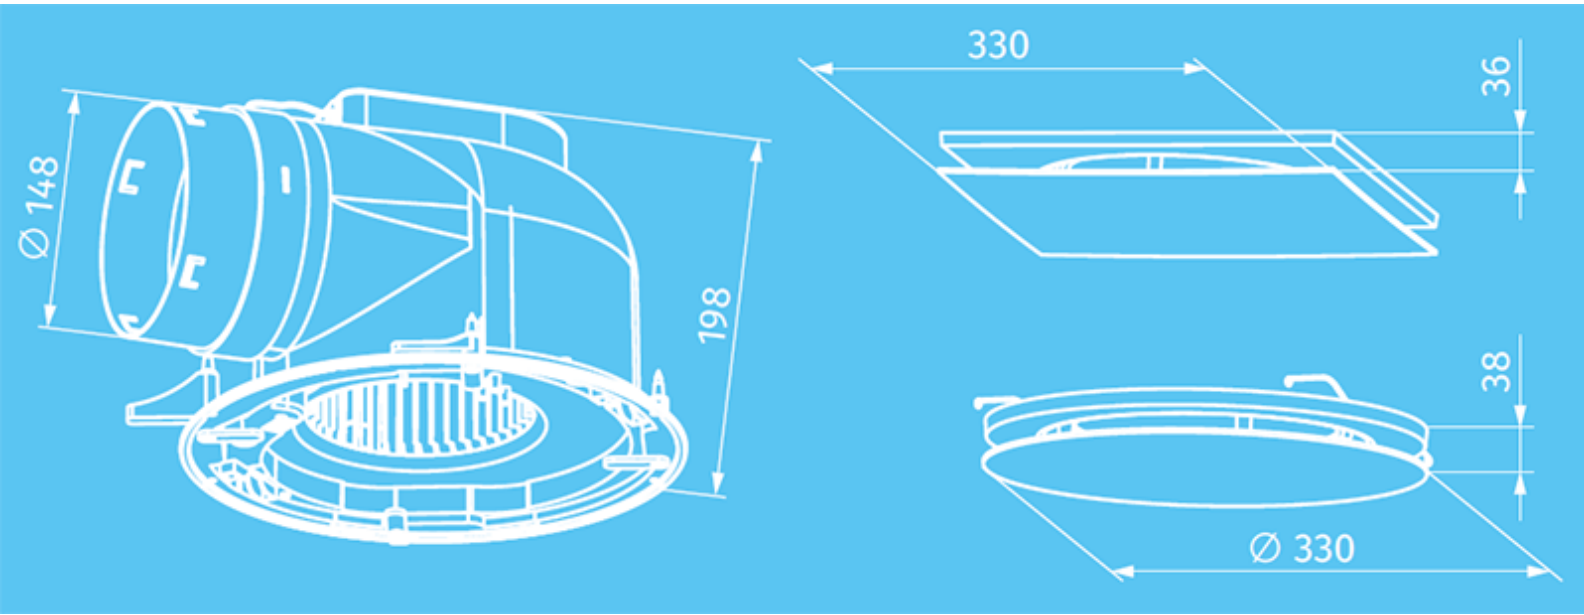

Ultra 250 T

Ceiling exhaust fans

- Maximum airflow: 482
- Sound pressure level LpA at 3 m: 36
- Backdraft protection: Backdraft damper
- Timer: Turn off timer

	Unit of measurement	Ultra 250 T
Minimum supply voltage	V	220
Maximum supply voltage	V	240
Power supply frequency	Hz	50
Rated power	W	57
Unit current	A	0.25
Maximum airflow	m ³ /h	482
rotation speed at 50hz	-	1085
Sound pressure level LpA at 3 m	dB(A)	36
Weight	kg	4.13
Ambient air temperature min	°C	1
Ambient air temperature max	°C	40
Ingress protection rating	-	IPX4

Dimensions

a	b	c	Ød
198	38	330	148

Ultra 250 Round

Ultra 250 Square