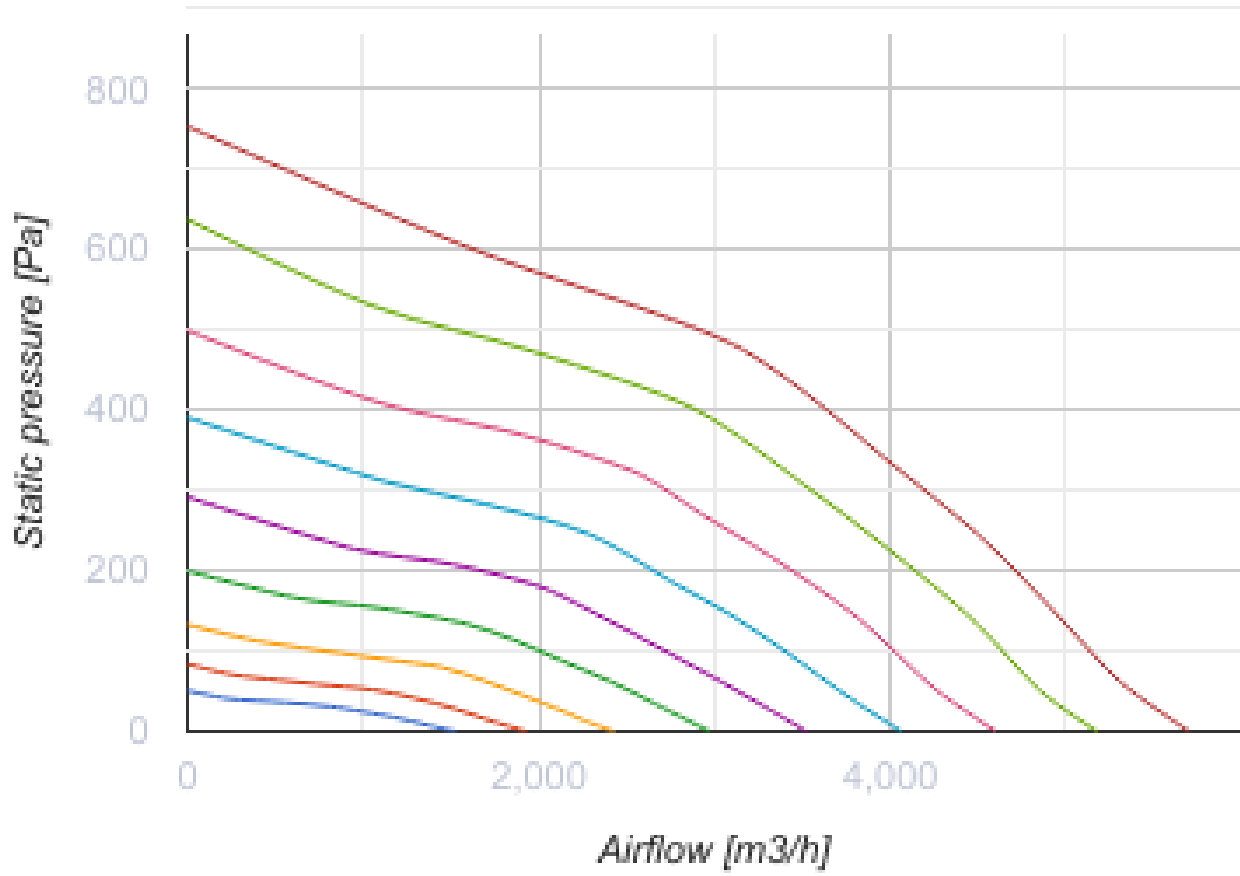

Primo EC 400

Inline mixed flow fans with EC motors

- Maximum airflow: 5700
- Sound pressure level LpA at 3 m: 33-66
- Motor type: EC
- Impeller type: Mixed-flow
- Casing material: Plastic
- Installation in any position

	Unit of measurement	Primo EC 400
Connected air duct size	mm	400
Speed	-	1
Phases	-	1
Minimum supply voltage	V	230
Maximum supply voltage	V	230
Power supply frequency	Hz	50
Rated power	W	726
Unit current	A	3.23
Maximum airflow	m ³ /h	5700
rotation speed at 50hz	-	2580
Sound pressure level LpA at 3 m	dB(A)	33-66
Transported air temperature (max)	°C	55
Transported air temperature (min)	°C	-25
Ingress protection rating	-	IPX4
Ingress protection rating of the drive	-	IP44

Dimensions

ØD	ØD1	B	L
395	441	500	388