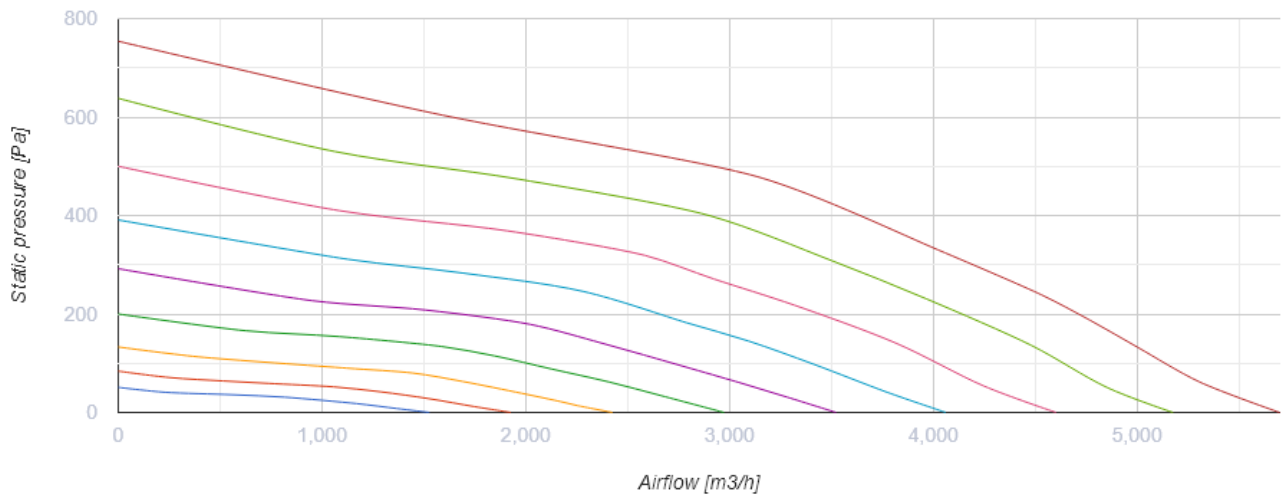

Primo EC 400

Inline mixed flow fans with EC motors

- Maximum airflow: 5700
- Sound pressure level LpA at 3 m: 33-66
- Motor type: EC
- Impeller type: Mixed
- Casing material: Plastic
- Installation in any position

	Unit of measurement	Primo EC 400
Connected air duct size	mm	400
Speed	-	1
Phases	-	1
Minimum supply voltage	V	230
Maximum supply voltage	V	230
Power supply frequency	Hz	50
Rated power	W	726
Unit current	A	3.23
Maximum airflow	m ³ /h	5700
rotation speed at 50hz	-	2580
Sound pressure level LpA at 3 m	dB(A)	33-66
Transported air temperature (max)	°C	55
Transported air temperature (min)	°C	-25
Ingress protection rating	-	IPX4
Ingress protection rating of the drive	-	IP44

Dimensions

ØD	ØD1	B	L
395	441	500	388