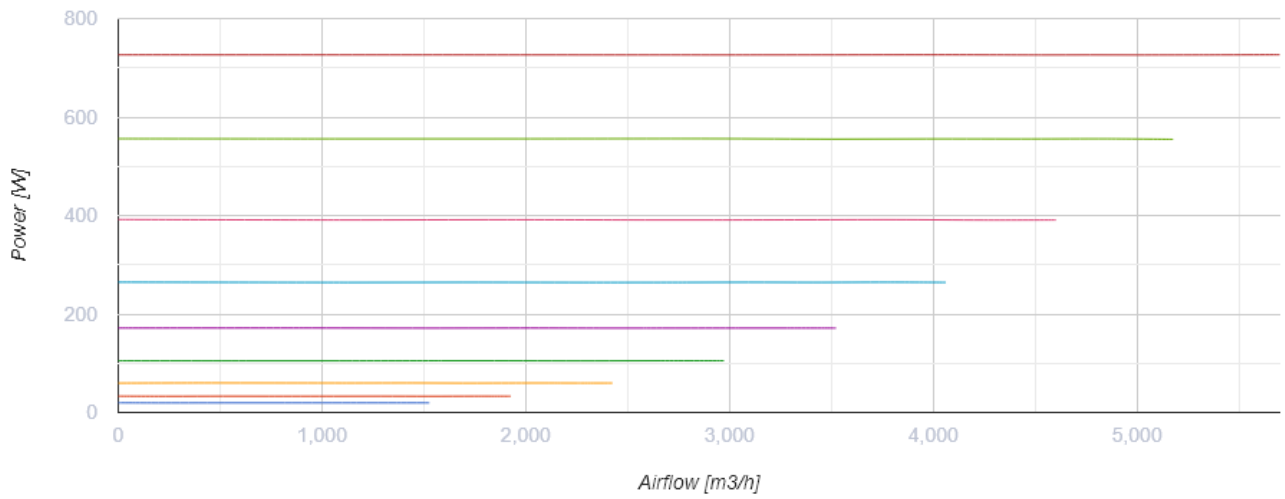

Primo EC 400

Inline mixed flow fans with EC motors

- Maximum airflow: 5700
- Sound pressure level LpA at 3 m: 33-66
- Motor type: EC
- Impeller type: Mixed
- Casing material: Plastic
- Installation in any position

	Unit of measurement	Primo EC 400
Connected air duct size	mm	400
Speed	-	1
Phases	-	1
Minimum supply voltage	V	230
Maximum supply voltage	V	230
Power supply frequency	Hz	50
Rated power	W	726
Unit current	A	3.23
Maximum airflow	m ³ /h	5700
rotation speed at 50hz	-	2580
Sound pressure level LpA at 3 m	dB(A)	33-66
Transported air temperature (max)	°C	55
Transported air temperature (min)	°C	-25
Ingress protection rating	-	IPX4
Ingress protection rating of the drive	-	IP44

Dimensions

ØD	ØD1	B	L
395	441	500	388