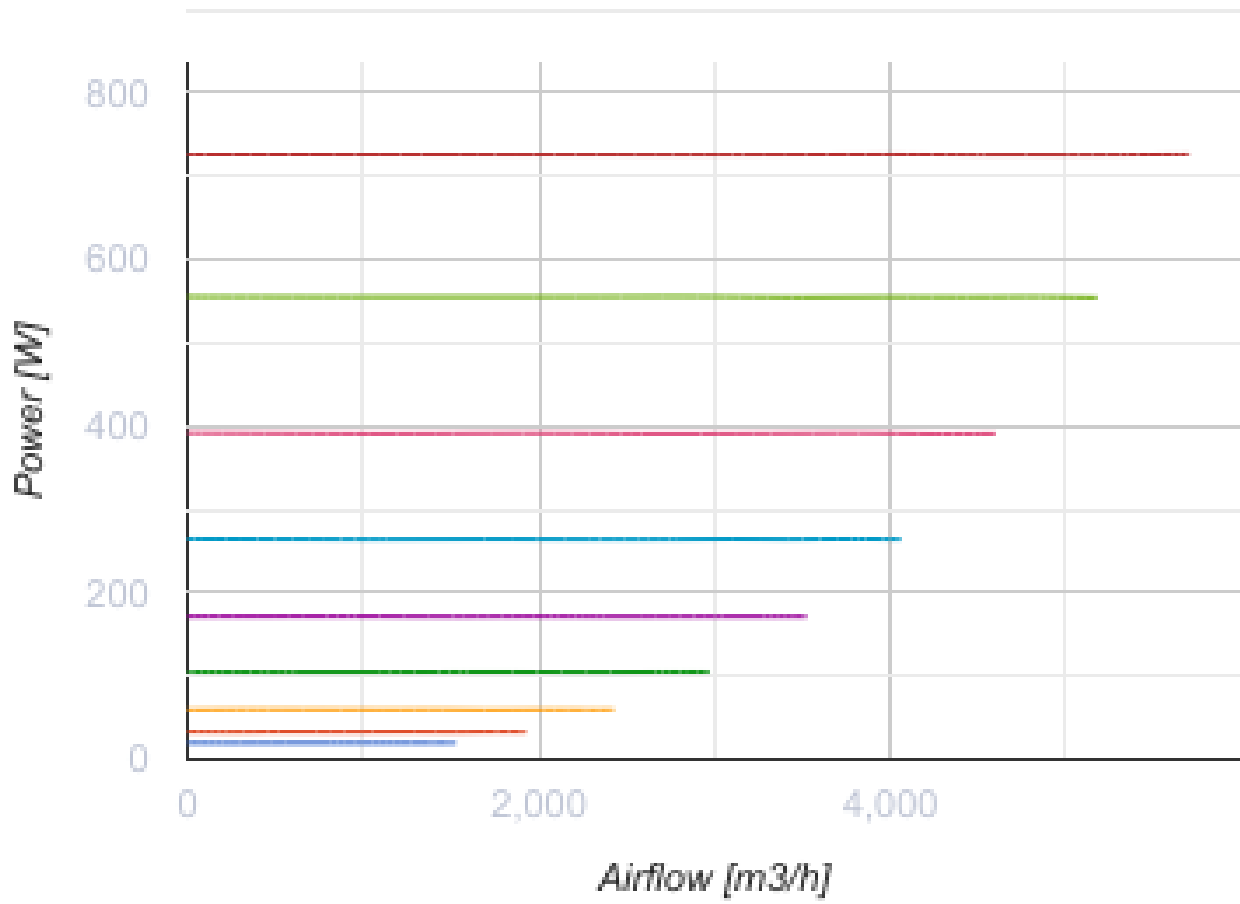

Primo EC 400

Inline mixed flow fans with EC motors

- Maximum airflow: 5700
- Sound pressure level LpA at 3 m: 33-66
- Motor type: EC
- Impeller type: Mixed-flow
- Casing material: Plastic
- Installation in any position

	Unit of measurement	Primo EC 400
Connected air duct size	mm	400
Speed	-	1
Phases	-	1
Minimum supply voltage	V	230
Maximum supply voltage	V	230
Power supply frequency	Hz	50
Rated power	W	726
Unit current	A	3.23
Maximum airflow	m ³ /h	5700
rotation speed at 50hz	-	2580
Sound pressure level LpA at 3 m	dB(A)	33-66
Transported air temperature (max)	°C	55
Transported air temperature (min)	°C	-25
Ingress protection rating	-	IPX4
Ingress protection rating of the drive	-	IP44

Dimensions

ØD	ØD1	B	L
395	441	500	388