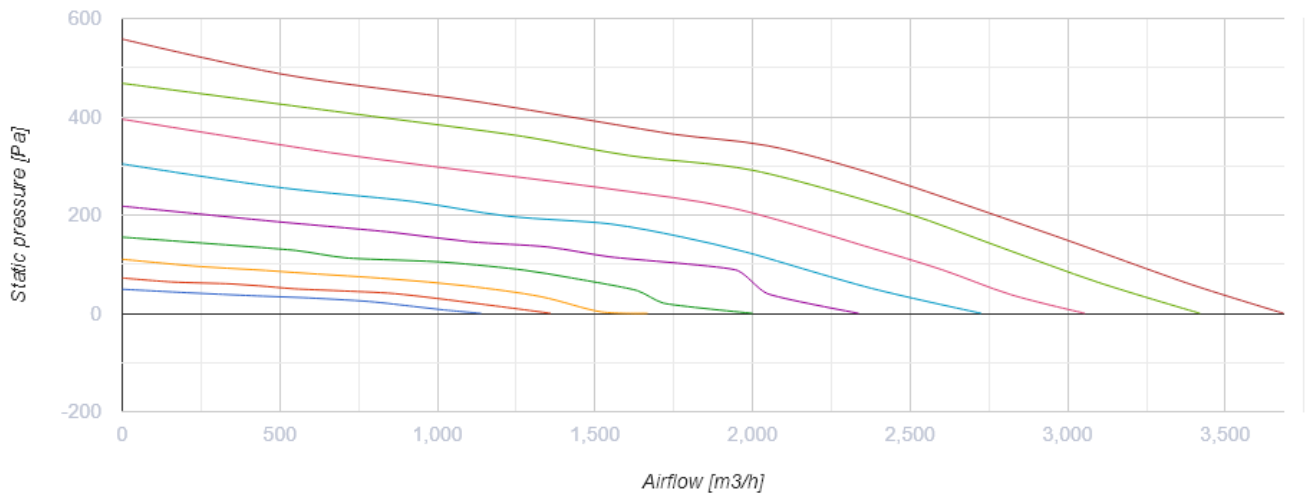

## Primo EC 355

Inline mixed flow fans with EC motors

- Maximum airflow: 3685
- Sound pressure level LpA at 3 m: 33-63
- Motor type: EC
- Impeller type: Mixed
- Casing material: Plastic
- Installation in any position

	Unit of measurement	Primo EC 355
Connected air duct size	mm	355
Speed	-	1
Phases	-	1
Minimum supply voltage	V	230
Maximum supply voltage	V	230
Power supply frequency	Hz	50
Rated power	W	346
Unit current	A	1.54
Maximum airflow	m <sup>3</sup> /h	3685
rotation speed at 50hz	-	2470
Sound pressure level LpA at 3 m	dB(A)	33-63
Transported air temperature (max)	°C	55
Transported air temperature (min)	°C	-25
Ingress protection rating	-	IPX4
Ingress protection rating of the drive	-	IP44

## Dimensions

ØD	ØD1	B	L
350	390	450	388