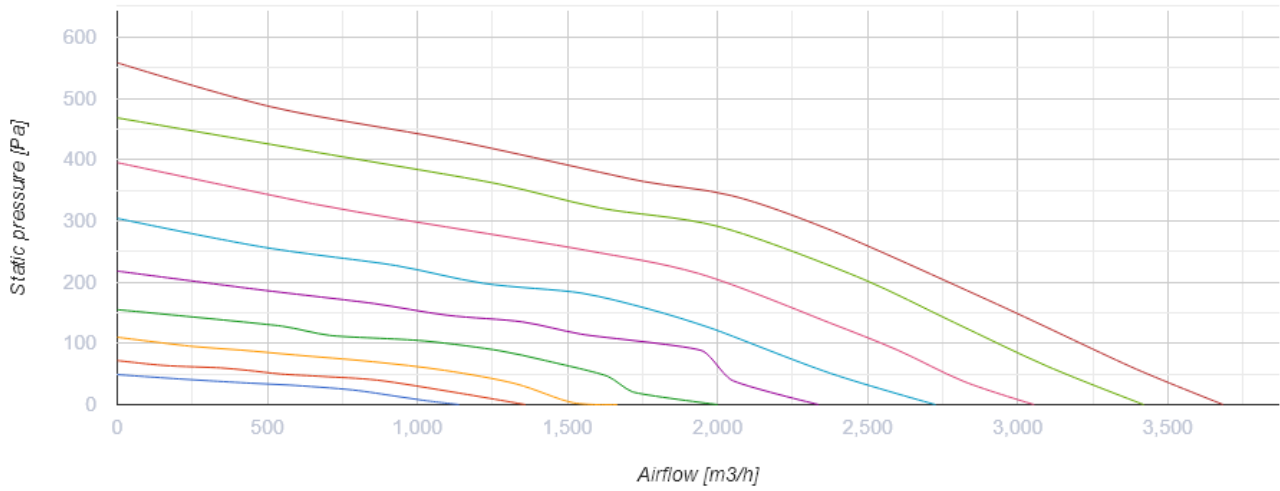

## Primo EC 355

Inline mixed flow fans with EC motors

- Maximum airflow: 3685
- Sound pressure level LpA at 3 m: 33-63
- Motor type: EC
- Impeller type: Mixed-flow
- Casing material: Plastic
- Installation in any position

	Unit of measurement	Primo EC 355
Connected air duct size	mm	355
Speed	-	1
Phases	-	1
Minimum supply voltage	V	230
Maximum supply voltage	V	230
Power supply frequency	Hz	50
Rated power	W	346
Unit current	A	1.54
Maximum airflow	m <sup>3</sup> /h	3685
rotation speed at 50hz	-	2470
Sound pressure level LpA at 3 m	dB(A)	33-63
Transported air temperature (max)	°C	55
Transported air temperature (min)	°C	-25
Ingress protection rating	-	IPX4
Ingress protection rating of the drive	-	IP44

## Dimensions

ØD	ØD1	B	L
350	390	450	388