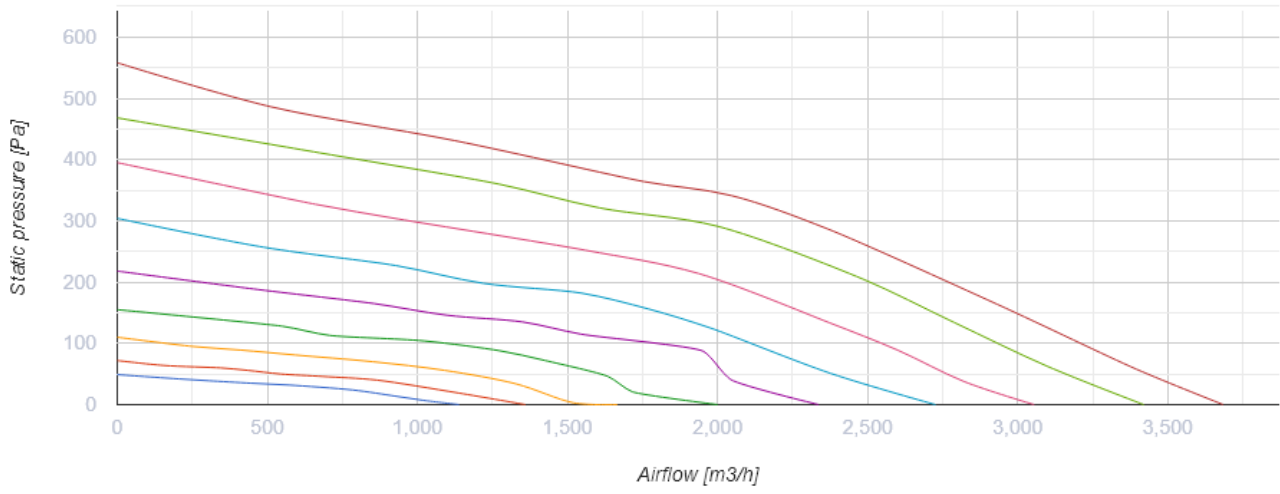

Primo EC 355

Inline mixed flow fans with EC motors

- Maximum airflow: 3685
- Sound pressure level LpA at 3 m: 33-63
- Motor type: EC
- Impeller type: Mixed-flow
- Casing material: Polypropylene/Thermoplastic elastomer
- Installation in any position

	Unit of measurement	Primo EC 355
Connected air duct size	mm	355
Speed	-	1
Phases	-	1
Minimum supply voltage	V	230
Maximum supply voltage	V	230
Power supply frequency	Hz	50
Rated power	W	346
Unit current	A	1.54
Maximum airflow	m ³ /h	3685
rotation speed at 50hz	-	2470
Sound pressure level LpA at 3 m	dB(A)	33-63
Transported air temperature (max)	°C	55
Transported air temperature (min)	°C	-25
Ingress protection rating	-	IPX4
Ingress protection rating of the drive	-	IP44

Dimensions

ØD	ØD1	B	L
350	390	450	388