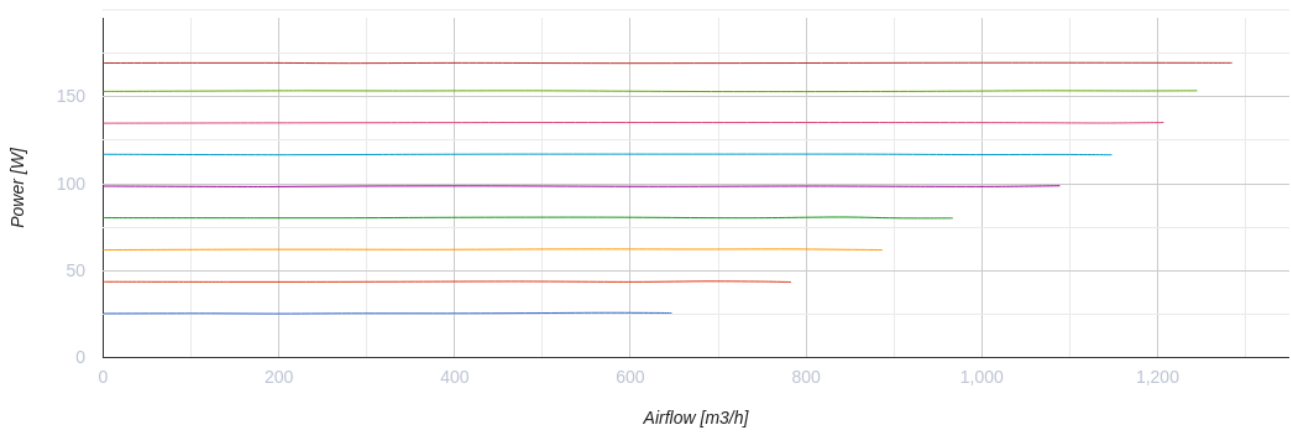

# Iso-Mix EC 250

Sound-insulated inline mixed-flow fans

- Maximum airflow: 1285
- Sound pressure level LpA at 3 m: 24-50
- Sound insulation
- Motor type: EC
- Impeller type: Mixed-flow
- Casing material: Coated steel
- Installation in any position

	Unit of measurement	Iso-Mix EC 250
Connected air duct size	mm	250
Speed	-	1
Phases	-	1
Minimum supply voltage	V	230
Maximum supply voltage	V	230
Power supply frequency	Hz	50/60
Rated power	W	169
Unit current	A	1.38
Maximum airflow	m <sup>3</sup> /h	1285
rotation speed at 50hz	-	2870
Sound pressure level LpA at 3 m	dB(A)	24-50
Weight	kg	12.5
Transported air temperature (max)	°C	55
Transported air temperature (min)	°C	-25
Ingress protection rating	-	IPX4

## Dimensions

ØD	B	B1	L	H
248	402	452	664	363