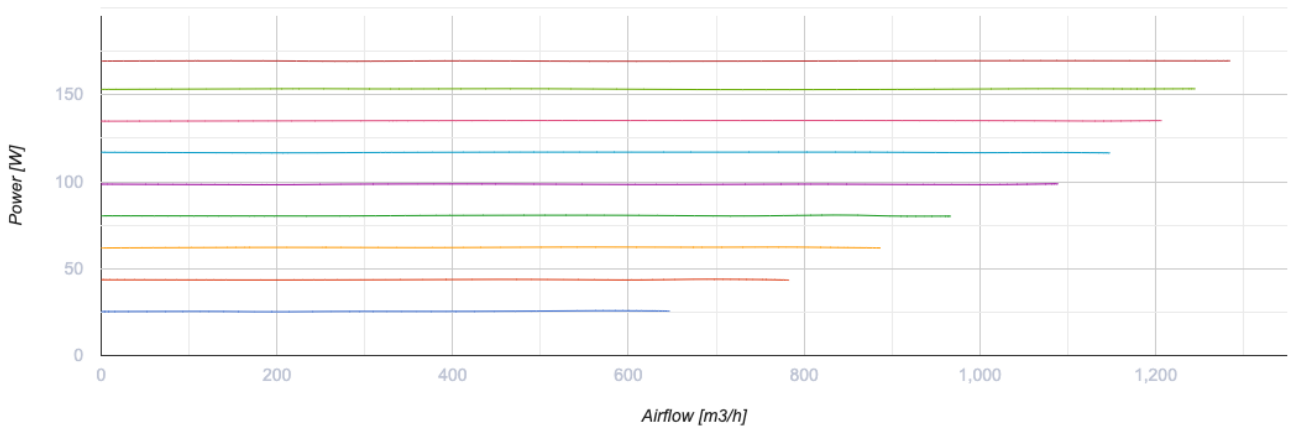

# Iso-Mix EC 250

Sound-insulated inline mixed-flow fans

- Maximum airflow: 1285
- Sound pressure level LpA at 3 m: 24-50
- Sound insulation
- Motor type: EC
- Impeller type: Mixed-flow
- Casing material: Coated steel
- Installation in any position

	Unit of measurement	Iso-Mix EC 250
Connected air duct size	mm	250
Speed	-	1
Phases	-	1
Minimum supply voltage	V	230
Maximum supply voltage	V	230
Power supply frequency	Hz	50/60
Rated power	W	169
Unit current	A	1.38
Maximum airflow	m <sup>3</sup> /h	1285
rotation speed at 50hz	-	2870
Sound pressure level LpA at 3 m	dB(A)	24-50
Weight	kg	12.5
Transported air temperature (max)	°C	55
Transported air temperature (min)	°C	-25
Ingress protection rating	-	IPX4

## Dimensions

ØD	B	B1	L	H
248	402	452	664	363