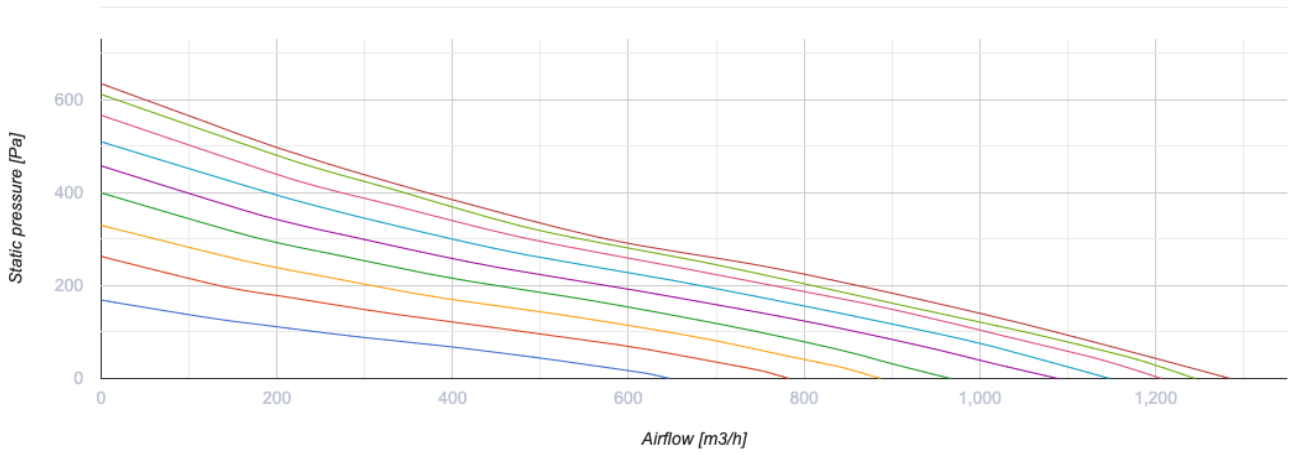

# Iso-Mix EC 250

Sound-insulated inline mixed-flow fans

- Maximum airflow: 1285
- Sound pressure level LpA at 3 m: 24-50
- Sound insulation
- Motor type: EC
- Impeller type: Mixed-flow
- Casing material: Coated steel
- Installation in any position

	Unit of measurement	Iso-Mix EC 250
Connected air duct size	mm	250
Speed	-	1
Phases	-	1
Minimum supply voltage	V	230
Maximum supply voltage	V	230
Power supply frequency	Hz	50/60
Rated power	W	169
Unit current	A	1.38
Maximum airflow	m <sup>3</sup> /h	1285
rotation speed at 50hz	-	2870
Sound pressure level LpA at 3 m	dB(A)	24-50
Weight	kg	12.5
Transported air temperature (max)	°C	55
Transported air temperature (min)	°C	-25
Ingress protection rating	-	IPX4

## Dimensions

ØD	B	B1	L	H
248	402	452	664	363