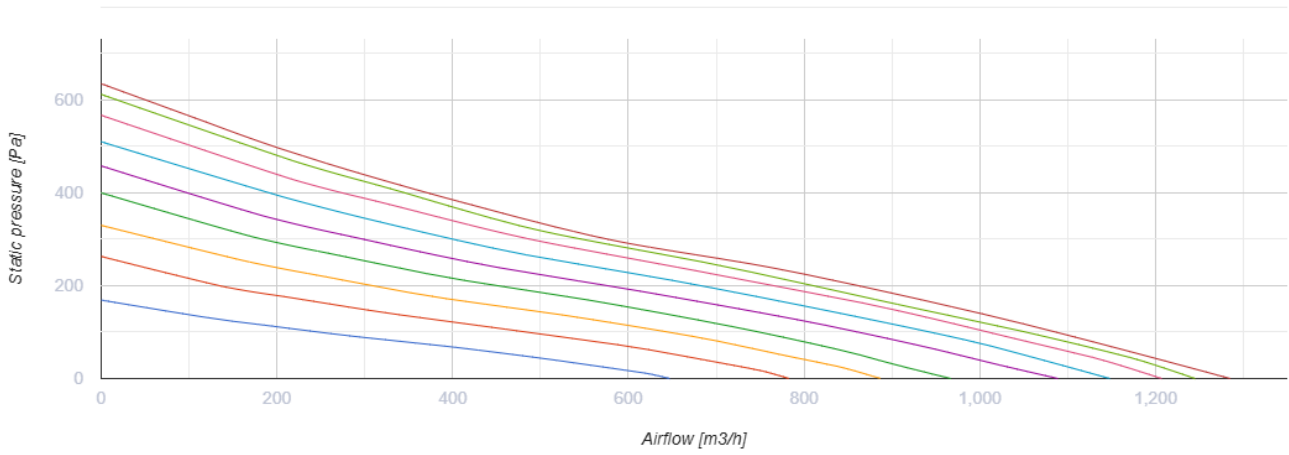

Iso-Mix EC 250

Sound-insulated inline mixed-flow fans

- Maximum airflow: 1285
- Sound pressure level LpA at 3 m: 24-50
- Sound insulation
- Motor type: EC
- Impeller type: Mixed-flow
- Casing material: Coated steel
- Installation in any position

	Unit of measurement	Iso-Mix EC 250
Connected air duct size	mm	250
Speed	-	1
Phases	-	1
Minimum supply voltage	V	230
Maximum supply voltage	V	230
Power supply frequency	Hz	50/60
Rated power	W	169
Unit current	A	1.38
Maximum airflow	m ³ /h	1285
rotation speed at 50hz	-	2870
Sound pressure level LpA at 3 m	dB(A)	24-50
Weight	kg	12.5
Transported air temperature (max)	°C	55
Transported air temperature (min)	°C	-25
Ingress protection rating	-	IPX4

Dimensions

ØD	B	B1	L	H
248	402	452	664	363