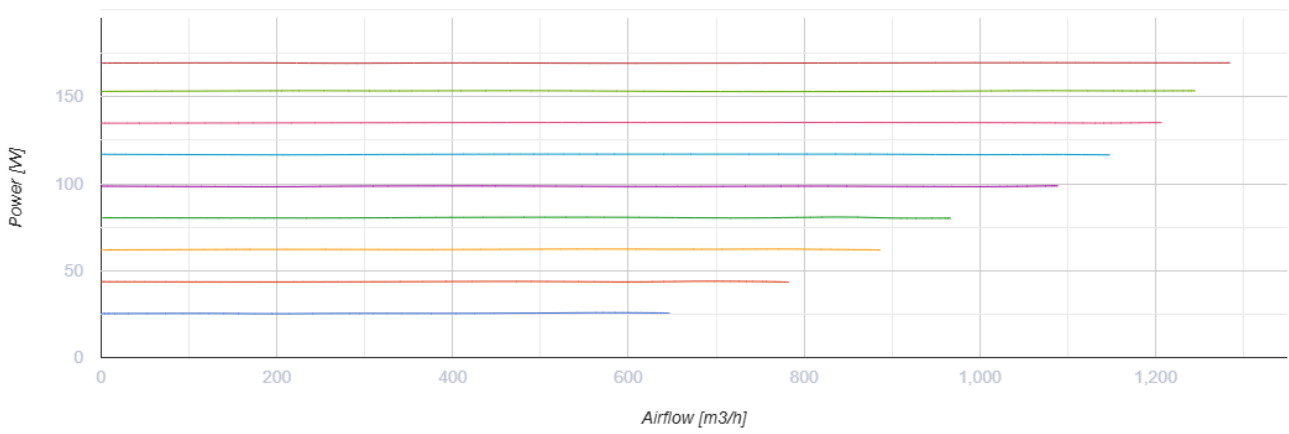

Iso-Mix EC 250

Sound-insulated inline mixed-flow fans

- Maximum airflow: 1285
- Sound pressure level LpA at 3 m: 24-50
- Sound insulation
- Motor type: EC
- Impeller type: Mixed-flow
- Casing material: Coated steel
- Installation in any position

	Unit of measurement	Iso-Mix EC 250
Connected air duct size	mm	250
Speed	-	1
Phases	-	1
Minimum supply voltage	V	230
Maximum supply voltage	V	230
Power supply frequency	Hz	50/60
Rated power	W	169
Unit current	A	1.38
Maximum airflow	m ³ /h	1285
rotation speed at 50hz	-	2870
Sound pressure level LpA at 3 m	dB(A)	24-50
Weight	kg	12.5
Transported air temperature (max)	°C	55
Transported air temperature (min)	°C	-25
Ingress protection rating	-	IPX4

Dimensions

ØD	B	B1	L	H
248	402	452	664	363