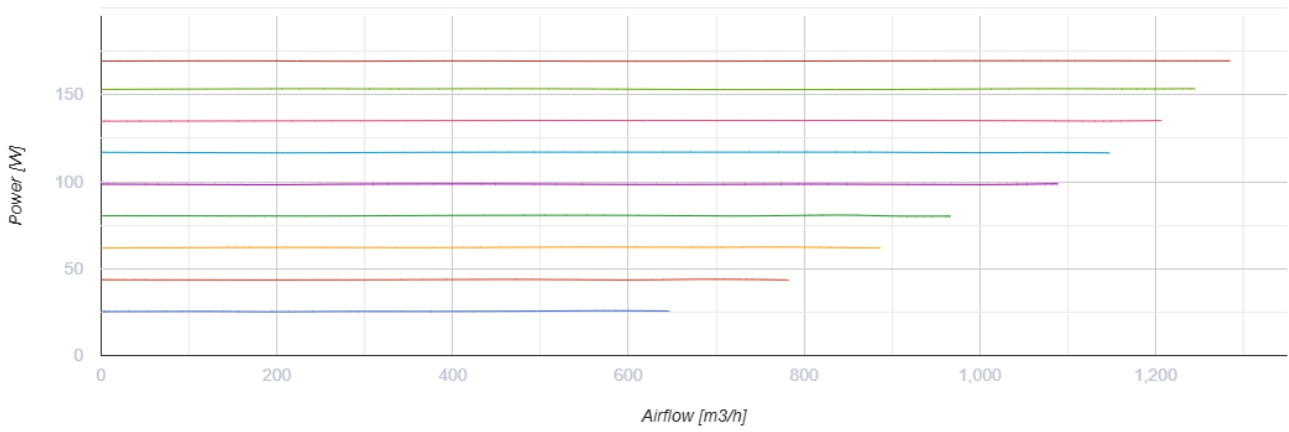

Iso-Mix EC 250

Sound-insulated inline mixed-flow fans

- Maximum airflow: 1285
- Sound pressure level LpA at 3 m: 24-50
- Sound insulation
- Motor type: EC
- Impeller type: Mixed-flow
- Casing material: Coated steel
- Installation in any position

	Unit of measurement	Iso-Mix EC 250
Connected air duct size	mm	250
Speed	-	1
Phases	-	1
Minimum supply voltage	V	230
Maximum supply voltage	V	230
Power supply frequency	Hz	50/60
Rated power	W	169
Unit current	A	1.38
Maximum airflow	m ³ /h	1285
rotation speed at 50hz	-	2870
Sound pressure level LpA at 3 m	dB(A)	24-50
Weight	kg	12.5
Transported air temperature (max)	°C	55
Transported air temperature (min)	°C	-25
Ingress protection rating	-	IPX4

Dimensions

ØD	B	B1	L	H
248	402	452	664	363