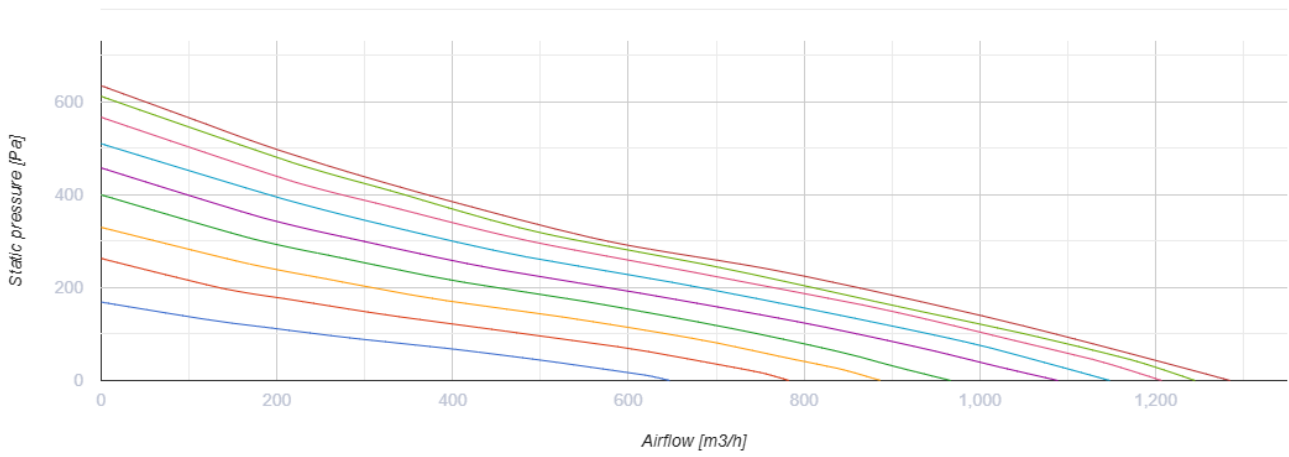

Iso-Mix EC 250

Sound-insulated inline mixed-flow fans

- Maximum airflow: 1285
- Sound pressure level LpA at 3 m: 24-50
- Sound insulation
- Motor type: EC
- Impeller type: Mixed-flow
- Casing material: Coated steel
- Installation in any position

	Unit of measurement	Iso-Mix EC 250
Connected air duct size	mm	250
Speed	-	1
Phases	-	1
Minimum supply voltage	V	230
Maximum supply voltage	V	230
Power supply frequency	Hz	50/60
Rated power	W	169
Unit current	A	1.38
Maximum airflow	m ³ /h	1285
rotation speed at 50hz	-	2870
Sound pressure level LpA at 3 m	dB(A)	24-50
Weight	kg	12.5
Transported air temperature (max)	°C	55
Transported air temperature (min)	°C	-25
Ingress protection rating	-	IPX4

Dimensions

ØD	B	B1	L	H
248	402	452	664	363