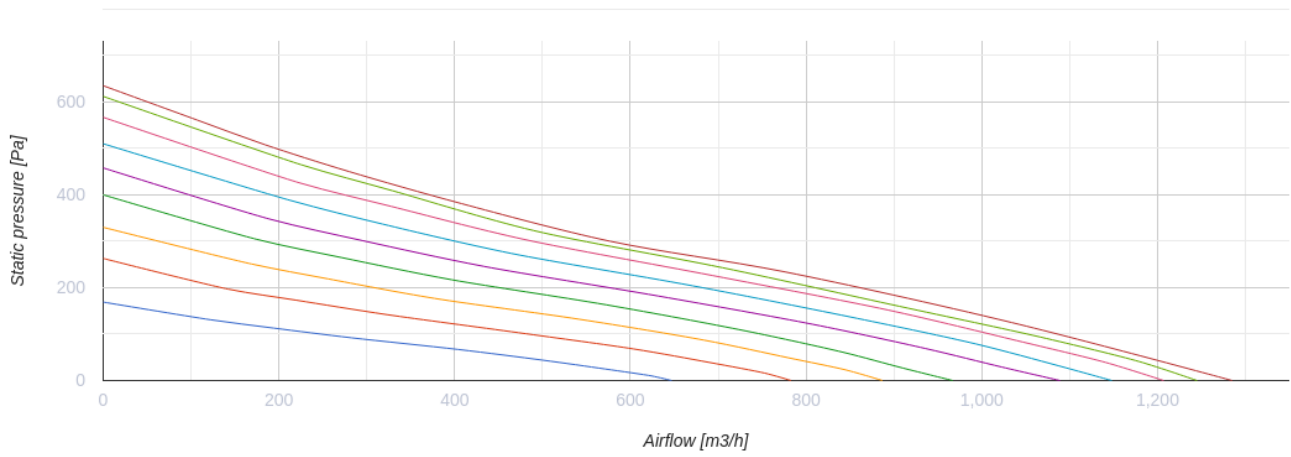

# Iso-Mix EC 250

Sound-insulated inline mixed-flow fans

- Maximum airflow: 1285
- Sound pressure level LpA at 3 m: 24-50
- Sound insulation
- Motor type: EC
- Impeller type: Mixed-flow
- Casing material: Coated steel
- Installation in any position

	Unit of measurement	Iso-Mix EC 250
Connected air duct size	mm	250
Speed	-	1
Phases	-	1
Minimum supply voltage	V	230
Maximum supply voltage	V	230
Power supply frequency	Hz	50/60
Rated power	W	169
Unit current	A	1.38
Maximum airflow	m <sup>3</sup> /h	1285
rotation speed at 50hz	-	2870
Sound pressure level LpA at 3 m	dB(A)	24-50
Weight	kg	12.5
Transported air temperature (max)	°C	55
Transported air temperature (min)	°C	-25
Ingress protection rating	-	IPX4

## Dimensions

ØD	B	B1	L	H
248	402	452	664	363