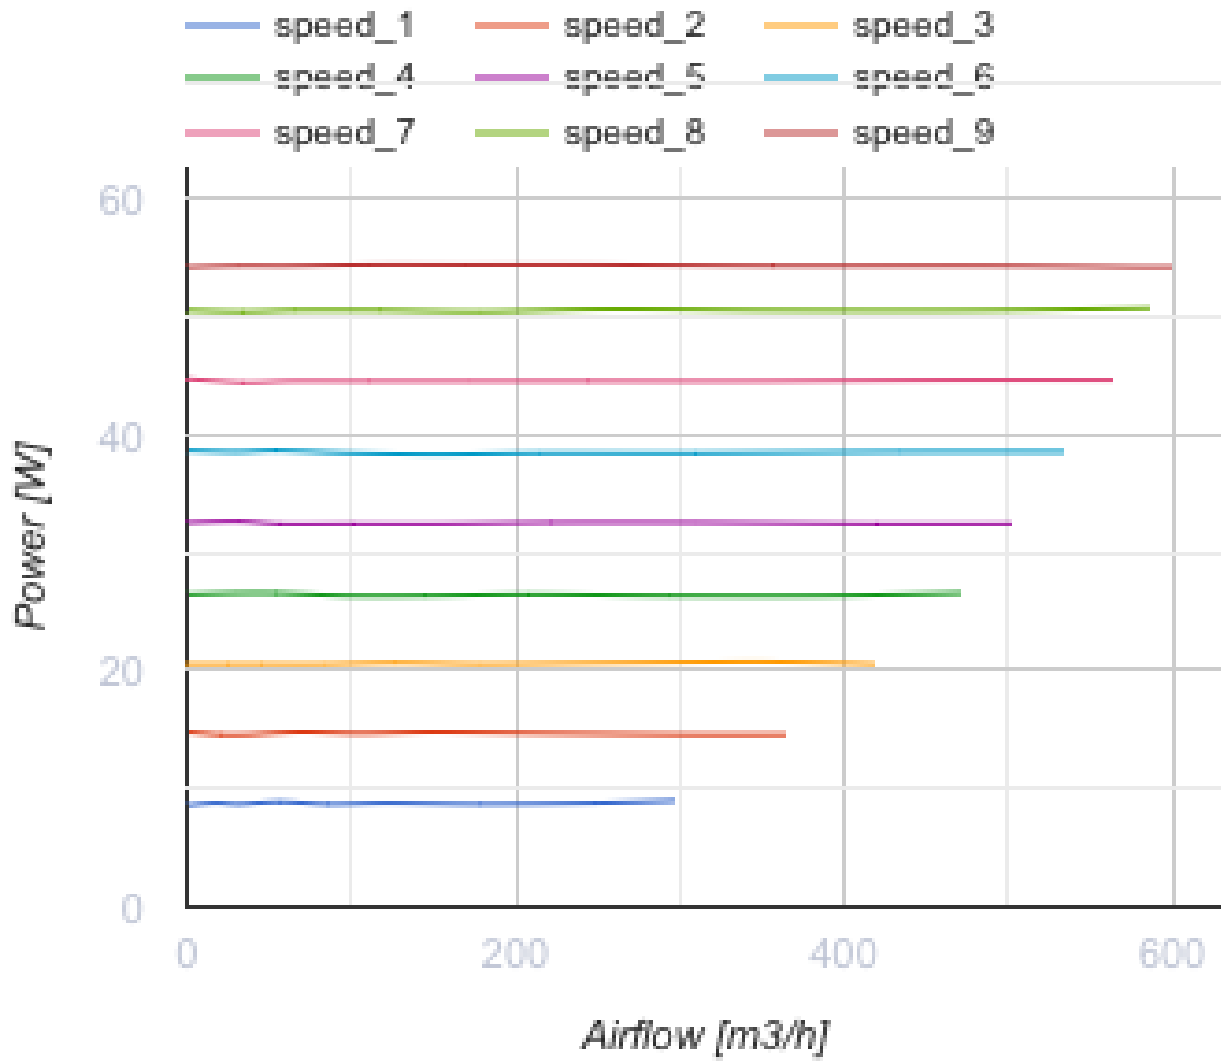

Iso-Mix EC 150

Sound-insulated inline mixed-flow fans

- Maximum airflow: 600
- Sound pressure level LpA at 3 m: 20-41
- Sound insulation
- Motor type: EC
- Impeller type: Mixed-flow
- Casing material: Coated steel
- Installation in any position

	Unit of measurement	Iso-Mix EC 150
Connected air duct size	mm	150
Speed	-	1
Phases	-	1
Minimum supply voltage	V	230
Maximum supply voltage	V	230
Power supply frequency	Hz	50/60
Rated power	W	55
Unit current	A	0.48
Maximum airflow	m ³ /h	600
rotation speed at 50hz	-	3390
Sound pressure level LpA at 3 m	dB(A)	20-41
Weight	kg	6
Transported air temperature (max)	°C	55
Transported air temperature (min)	°C	-25
Ingress protection rating	-	IPX4

Dimensions

ØD	B	B1	L	H
147	273	314	579	264