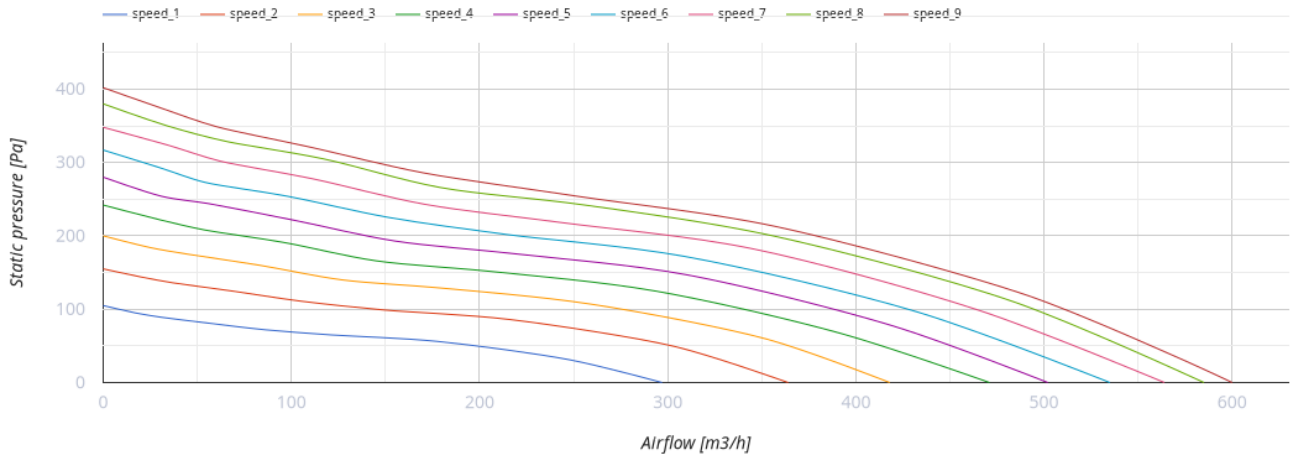

Iso-Mix EC 150

Sound-insulated inline mixed-flow fans

- Maximum airflow: 600
- Sound pressure level LpA at 3 m: 20-41
- Sound insulation
- Motor type: EC
- Impeller type: Mixed-flow
- Casing material: Coated steel
- Installation in any position

	Unit of measurement	Iso-Mix EC 150
Connected air duct size	mm	150
Speed	-	1
Phases	-	1
Minimum supply voltage	V	230
Maximum supply voltage	V	230
Power supply frequency	Hz	50/60
Rated power	W	55
Unit current	A	0.48
Maximum airflow	m ³ /h	600
rotation speed at 50hz	-	3390
Sound pressure level LpA at 3 m	dB(A)	20-41
Weight	kg	6
Transported air temperature (max)	°C	55
Transported air temperature (min)	°C	-25
Ingress protection rating	-	IPX4

Dimensions

ØD	B	B1	L	H
147	273	314	579	264