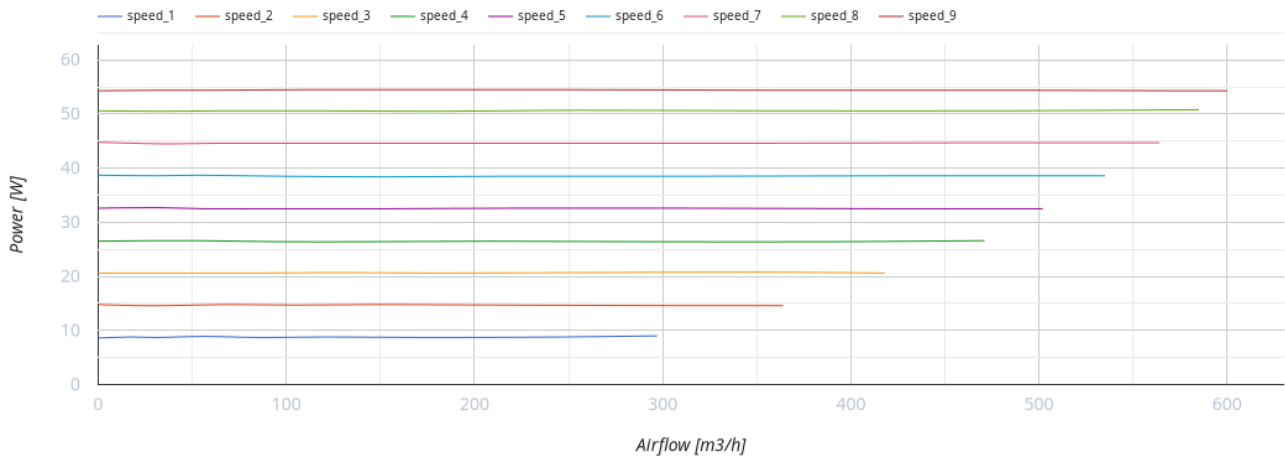

Iso-Mix EC 150

Sound-insulated inline mixed-flow fans

- Maximum airflow: 600
- Sound pressure level LpA at 3 m: 20-41
- Sound insulation
- Motor type: EC
- Impeller type: Mixed-flow
- Casing material: Coated steel
- Installation in any position

	Unit of measurement	Iso-Mix EC 150
Connected air duct size	mm	150
Speed	-	1
Phases	-	1
Minimum supply voltage	V	230
Maximum supply voltage	V	230
Power supply frequency	Hz	50/60
Rated power	W	55
Unit current	A	0.48
Maximum airflow	m ³ /h	600
rotation speed at 50hz	-	3390
Sound pressure level LpA at 3 m	dB(A)	20-41
Weight	kg	6
Transported air temperature (max)	°C	55
Transported air temperature (min)	°C	-25
Ingress protection rating	-	IPX4

Dimensions

ØD	B	B1	L	H
147	273	314	579	264