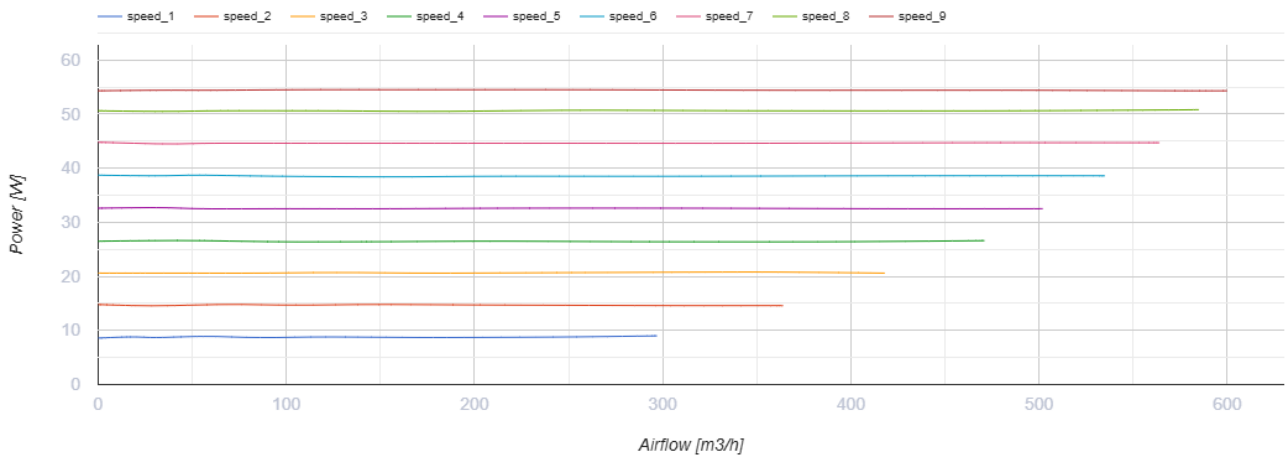

Iso-Mix EC 150

Sound-insulated inline mixed-flow fans

- Maximum airflow: 600
- Sound pressure level LpA at 3 m: 20-41
- Sound insulation
- Motor type: EC
- Impeller type: Mixed-flow
- Casing material: Coated steel
- Installation in any position

	Unit of measurement	Iso-Mix EC 150
Connected air duct size	mm	150
Speed	-	1
Phases	-	1
Minimum supply voltage	V	230
Maximum supply voltage	V	230
Power supply frequency	Hz	50/60
Rated power	W	55
Unit current	A	0.48
Maximum airflow	m ³ /h	600
rotation speed at 50hz	-	3390
Sound pressure level LpA at 3 m	dB(A)	20-41
Weight	kg	6
Transported air temperature (max)	°C	55
Transported air temperature (min)	°C	-25
Ingress protection rating	-	IPX4

Dimensions

ØD	B	B1	L	H
147	273	314	579	264