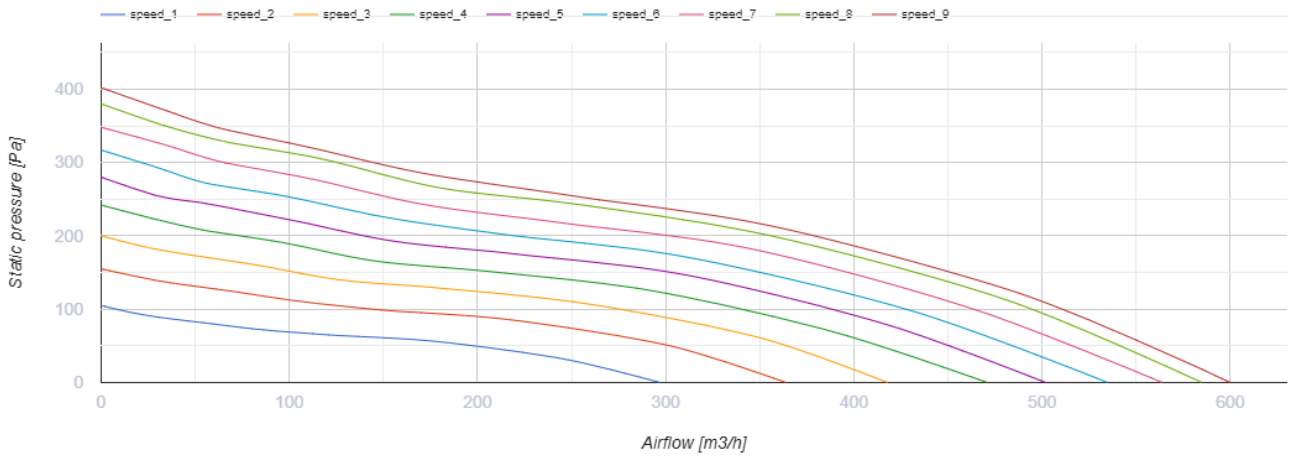

Iso-Mix EC 150

Sound-insulated inline mixed-flow fans

- Maximum airflow: 600
- Sound pressure level LpA at 3 m: 20-41
- Sound insulation
- Motor type: EC
- Impeller type: Mixed-flow
- Casing material: Coated steel
- Installation in any position

	Unit of measurement	Iso-Mix EC 150
Connected air duct size	mm	150
Speed	-	1
Phases	-	1
Minimum supply voltage	V	230
Maximum supply voltage	V	230
Power supply frequency	Hz	50/60
Rated power	W	55
Unit current	A	0.48
Maximum airflow	m ³ /h	600
rotation speed at 50hz	-	3390
Sound pressure level LpA at 3 m	dB(A)	20-41
Weight	kg	6
Transported air temperature (max)	°C	55
Transported air temperature (min)	°C	-25
Ingress protection rating	-	IPX4

Dimensions

ØD	B	B1	L	H
147	273	314	579	264