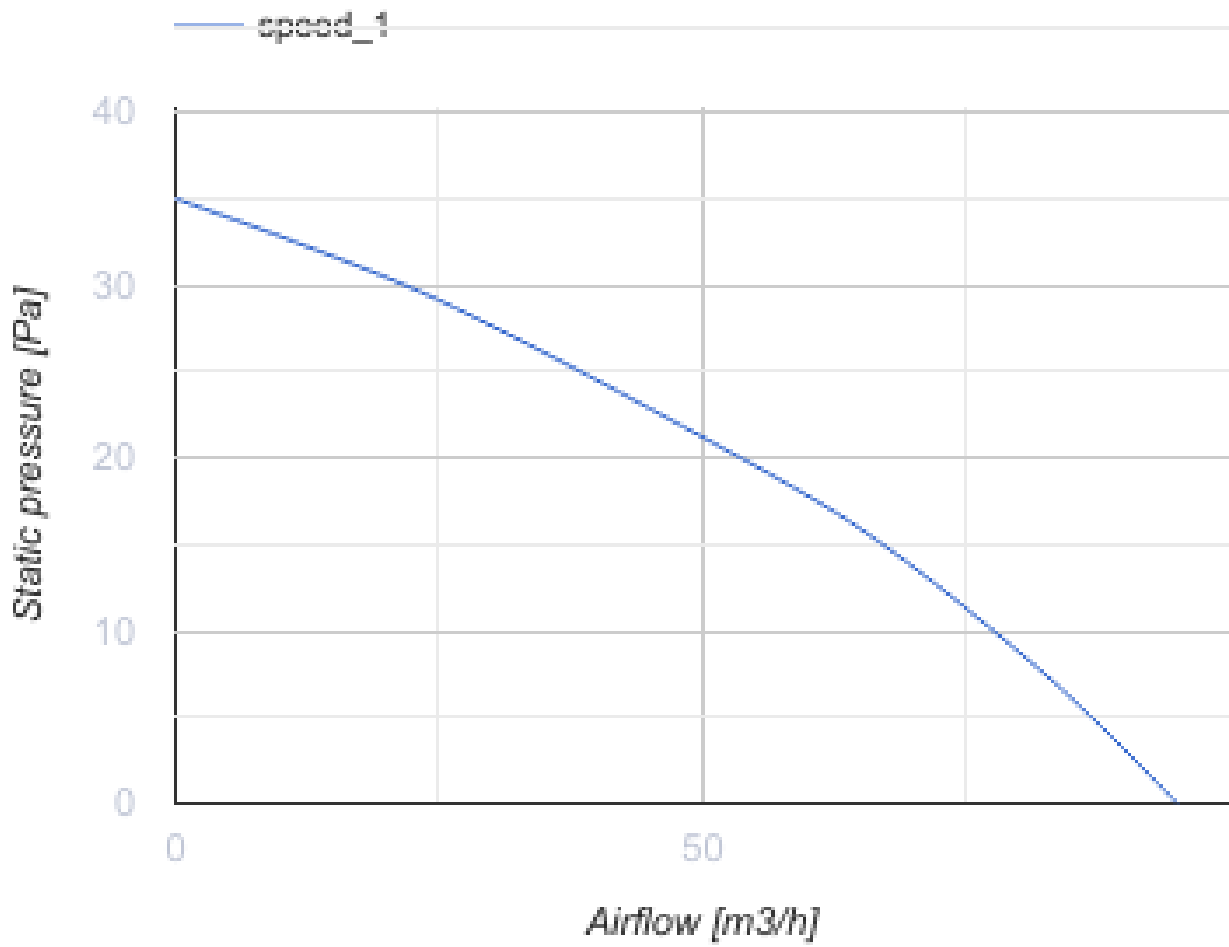

# Bravo 100

Exhaust fans

- Maximum airflow: 101
- Sound pressure level LpA at 3 m: 35
- Motor type: AC
- Casing material: Polypropylene/Thermoplastic elastomer
- Backdraft protection: Backdraft damper

	Unit of measurement	Bravo 100
Connected air duct size	mm	100
Speed	-	1
Minimum supply voltage	V	220
Maximum supply voltage	V	240
Power supply frequency	Hz	50
Rated power	W	14
Unit current	A	0.085
Maximum airflow	m <sup>3</sup> /h	101
rotation speed at 50hz	-	2300
Sound pressure level LpA at 3 m	dB(A)	35
Weight	kg	0.56
Ambient air temperature min	°C	1
Ambient air temperature max	°C	40
Ingress protection rating	-	IP34

### Dimensions

a	b	c	∅ d	e
150	122	102	100	17