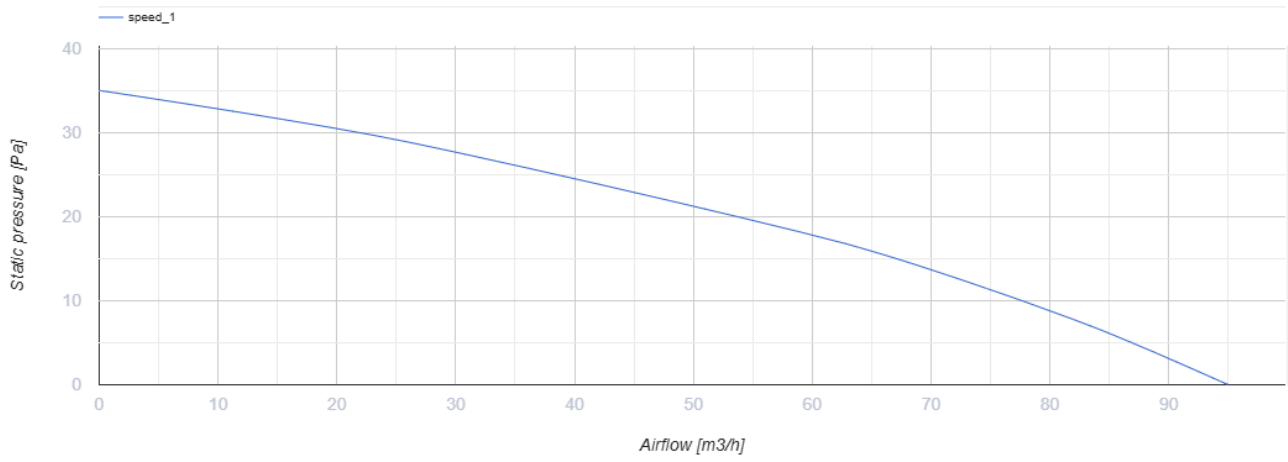

# Bravo 100

Exhaust fans

- Maximum airflow: 101
- Sound pressure level LpA at 3 m: 35
- Motor type: AC
- Casing material: Plastic
- Backdraft protection: Backdraft damper

	Unit of measurement	Bravo 100
Connected air duct size	mm	100
Speed	-	1
Minimum supply voltage	V	220
Maximum supply voltage	V	240
Power supply frequency	Hz	50
Rated power	W	14
Unit current	A	0.085
Maximum airflow	m <sup>3</sup> /h	101
rotation speed at 50hz	-	2300
Sound pressure level LpA at 3 m	dB(A)	35
Weight	kg	0.56
Ambient air temperature min	°C	1
Ambient air temperature max	°C	40
Ingress protection rating	-	IP34

## Dimensions

a	b	c	∅ d	e
150	122	102	100	17