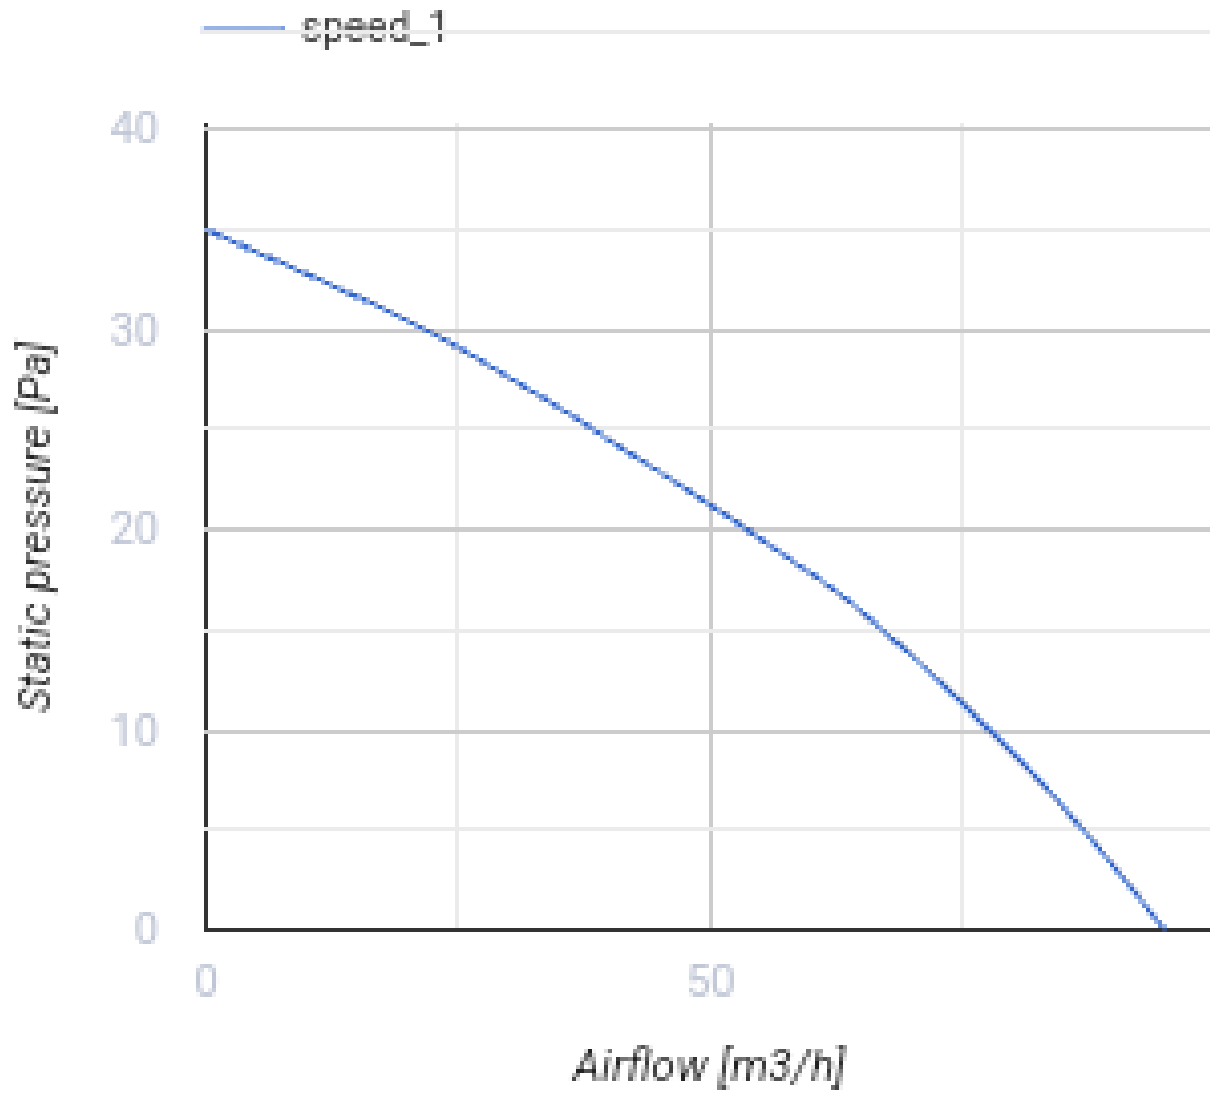

Bravo 100

Exhaust fans

- Maximum airflow: 101
- Sound pressure level LpA at 3 m: 35
- Motor type: AC
- Casing material: Polypropylene/Thermoplastic elastomer
- Backdraft protection: Backdraft damper

	Unit of measurement	Bravo 100
Connected air duct size	mm	100
Speed	-	1
Minimum supply voltage	V	220
Maximum supply voltage	V	240
Power supply frequency	Hz	50
Rated power	W	14
Unit current	A	0.085
Maximum airflow	m ³ /h	101
rotation speed at 50hz	-	2300
Sound pressure level LpA at 3 m	dB(A)	35
Weight	kg	0.56
Ambient air temperature min	°C	1
Ambient air temperature max	°C	40
Ingress protection rating	-	IP34

Dimensions

a	b	c	∅ d	e
150	122	102	100	17