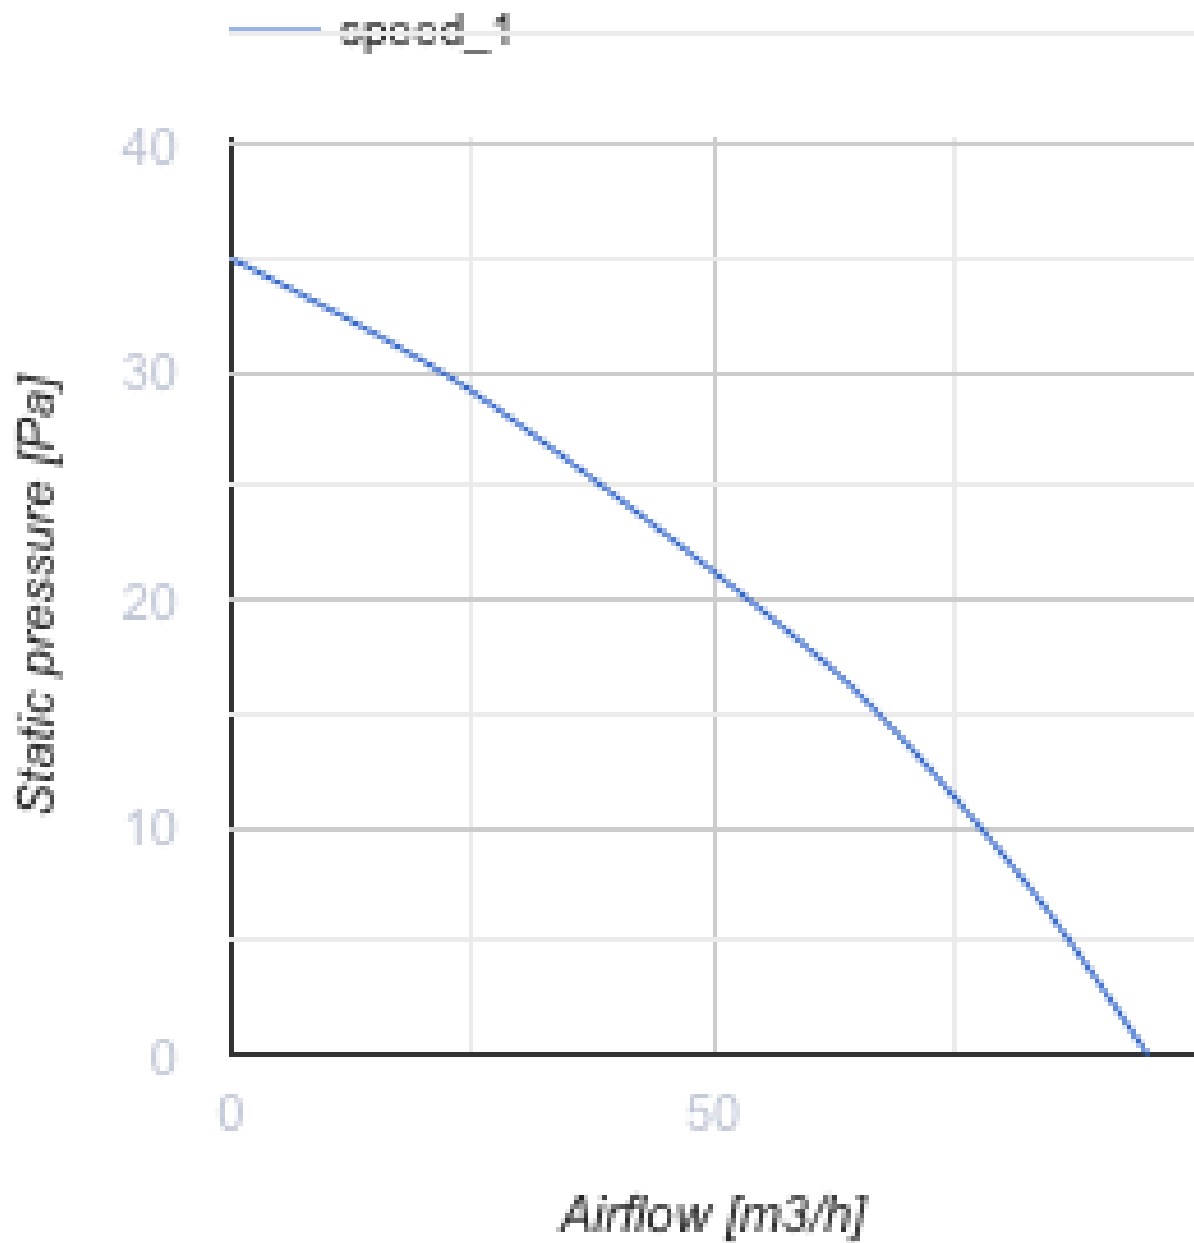

Bravo 100

Exhaust fans

- Maximum airflow: 101
- Sound pressure level LpA at 3 m: 35
- Motor type: AC
- Casing material: Polypropylene/Thermoplastic elastomer
- Backdraft protection: Backdraft damper

	Unit of measurement	Bravo 100
Connected air duct size	mm	100
Speed	-	1
Minimum supply voltage	V	220
Maximum supply voltage	V	240
Power supply frequency	Hz	50
Rated power	W	14
Unit current	A	0.085
Maximum airflow	m ³ /h	101
rotation speed at 50hz	-	2300
Sound pressure level LpA at 3 m	dB(A)	35
Weight	kg	0.56
Ambient air temperature min	°C	1
Ambient air temperature max	°C	40
Ingress protection rating	-	IP34

Dimensions

a	b	c	Ø d	e
150	122	102	100	17