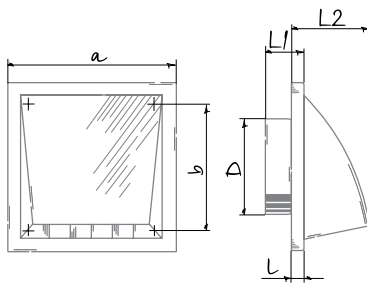

### Overall Dimensions and Mounting

Model	Dimensions [mm]						Air pass [m <sup>2</sup> ]
	a	b	l	L1	L2	Ø D	
Decor 155x155/100HK	154	110	15	45	87	100	0.008
Decor 185x185/125HK	186	142	15	45	101	125	0.012
Decor 185x185/150HK	186	142	15	50	101	150	0.012