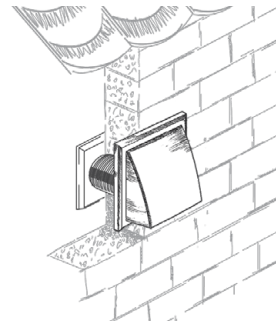

Overall Dimensions and Mounting

Model	Dimensions [mm]						Air pass [m²]
	a	b	l	L1	L2	Ø D	
Decor 155x155/100HK	154	110	15	45	87	100	0.008
Decor 185x185/125HK	186	142	15	45	101	125	0.012
Decor 185x185/150HK	186	142	15	50	101	150	0.012

Ordering Information

Part Number	Model	Description
BLABGR100C	Decor 155x155/100HK	GRILLE, COWL, WEATHERPROOF WHITE, 100 mm
BLABGR125C	Decor 185x185/125HK	GRILLE, COWL, WEATHERPROOF WHITE, 125 mm
BLABGR150C	Decor 185x185/150HK	GRILLE, COWL, WEATHERPROOF WHITE, 150 mm