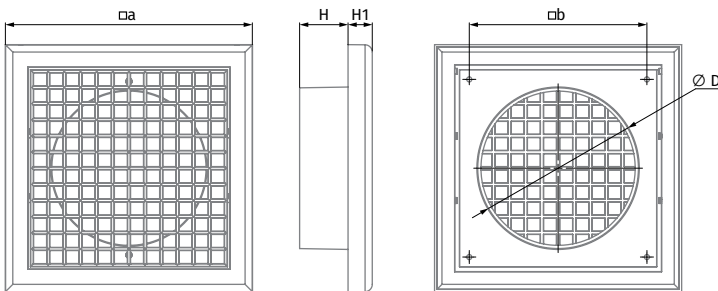

Decor ... EG

Plastic eggcrate grilles

Features

- o Wall mounting
- o Easy maintenance
- o Connection with rectangular or round ducts
- o ABS plastic
- o Temperature resistant, UV protected antistatic plastic
- o Designed for wall mounting in conjunction with rectangular or round ducts and is a suitable extraction fan.

Overall Dimensions

Model	Dimensions [mm]					Air pass [m ²]
	□ a	□ b	Ø D	H	H1	
DECOR-EG 155x155/100s	153	110	99.5	30	15	0.0072
DECOR-EG 185x185/125s	186	142	124.8	30	15	0.0112
DECOR-EG 185x185/150s	186	142	149.6	35	15	0.0162

Ordering Information

Part Number	Model	Description
BLABGR100WHE	DECOR-EG 155x155/100s	GRILLE, EGGCRATE, WHITE, 100 mm - C/W INSECT MESH
BLABGR125WHE	DECOR-EG 185x185/125s	GRILLE, EGGCRATE, WHITE, 125 mm - C/W INSECT MESH
BLABGR150WHE	DECOR-EG 185x185/150s	GRILLE, EGGCRATE, WHITE, 150 mm - C/W INSECT MESH