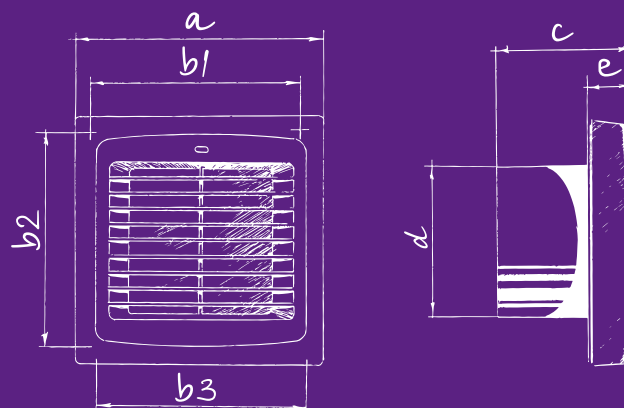

*Sound pressure level measured in free space at a distance of 3 meters from the fan.

Overall Dimensions

Dimensions [mm]	a	b1	b2	b3	c	Ø d	e
Auto 150	210	150	195	196	115	150	34

Ordering Information

Part Number	Model	Description
BLABAUTO150	Auto 150	WALL FAN 150 mm AUTO SHUTTERS