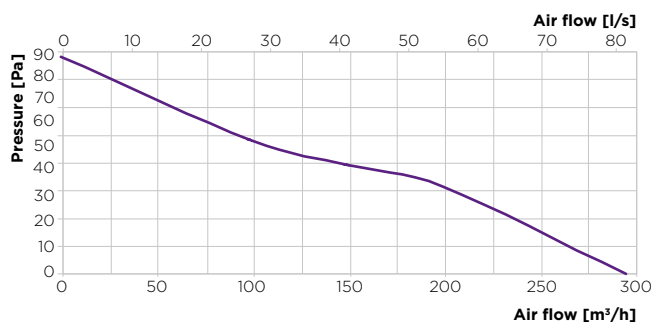

Easy maintenance

Continuous operation

Automatic shutters

Ball bearing motor

5 year warranty

Technical Data

Model	Auto 150
Voltage [V/Hz]	220-240/50
Power [W]	26
Current [A]	0.13
RPM [min ⁻¹]	2400
Air flow [m ³ /h (l/s)]	295 (82)
SFP [W/l/s]	0.32
Sound pressure level [dBA]*	39

*Sound pressure level measured in free space at a distance of 3 meters from the fan.

Overall Dimensions

Dimensions [mm]	a	b1	b2	b3	c	Ø d	e
Auto 150	210	150	195	196	115	150	34

Ordering Information

Part Number	Model	Description
BLABAUTO150	Auto 150	WALL FAN 150 mm AUTO SHUTTERS